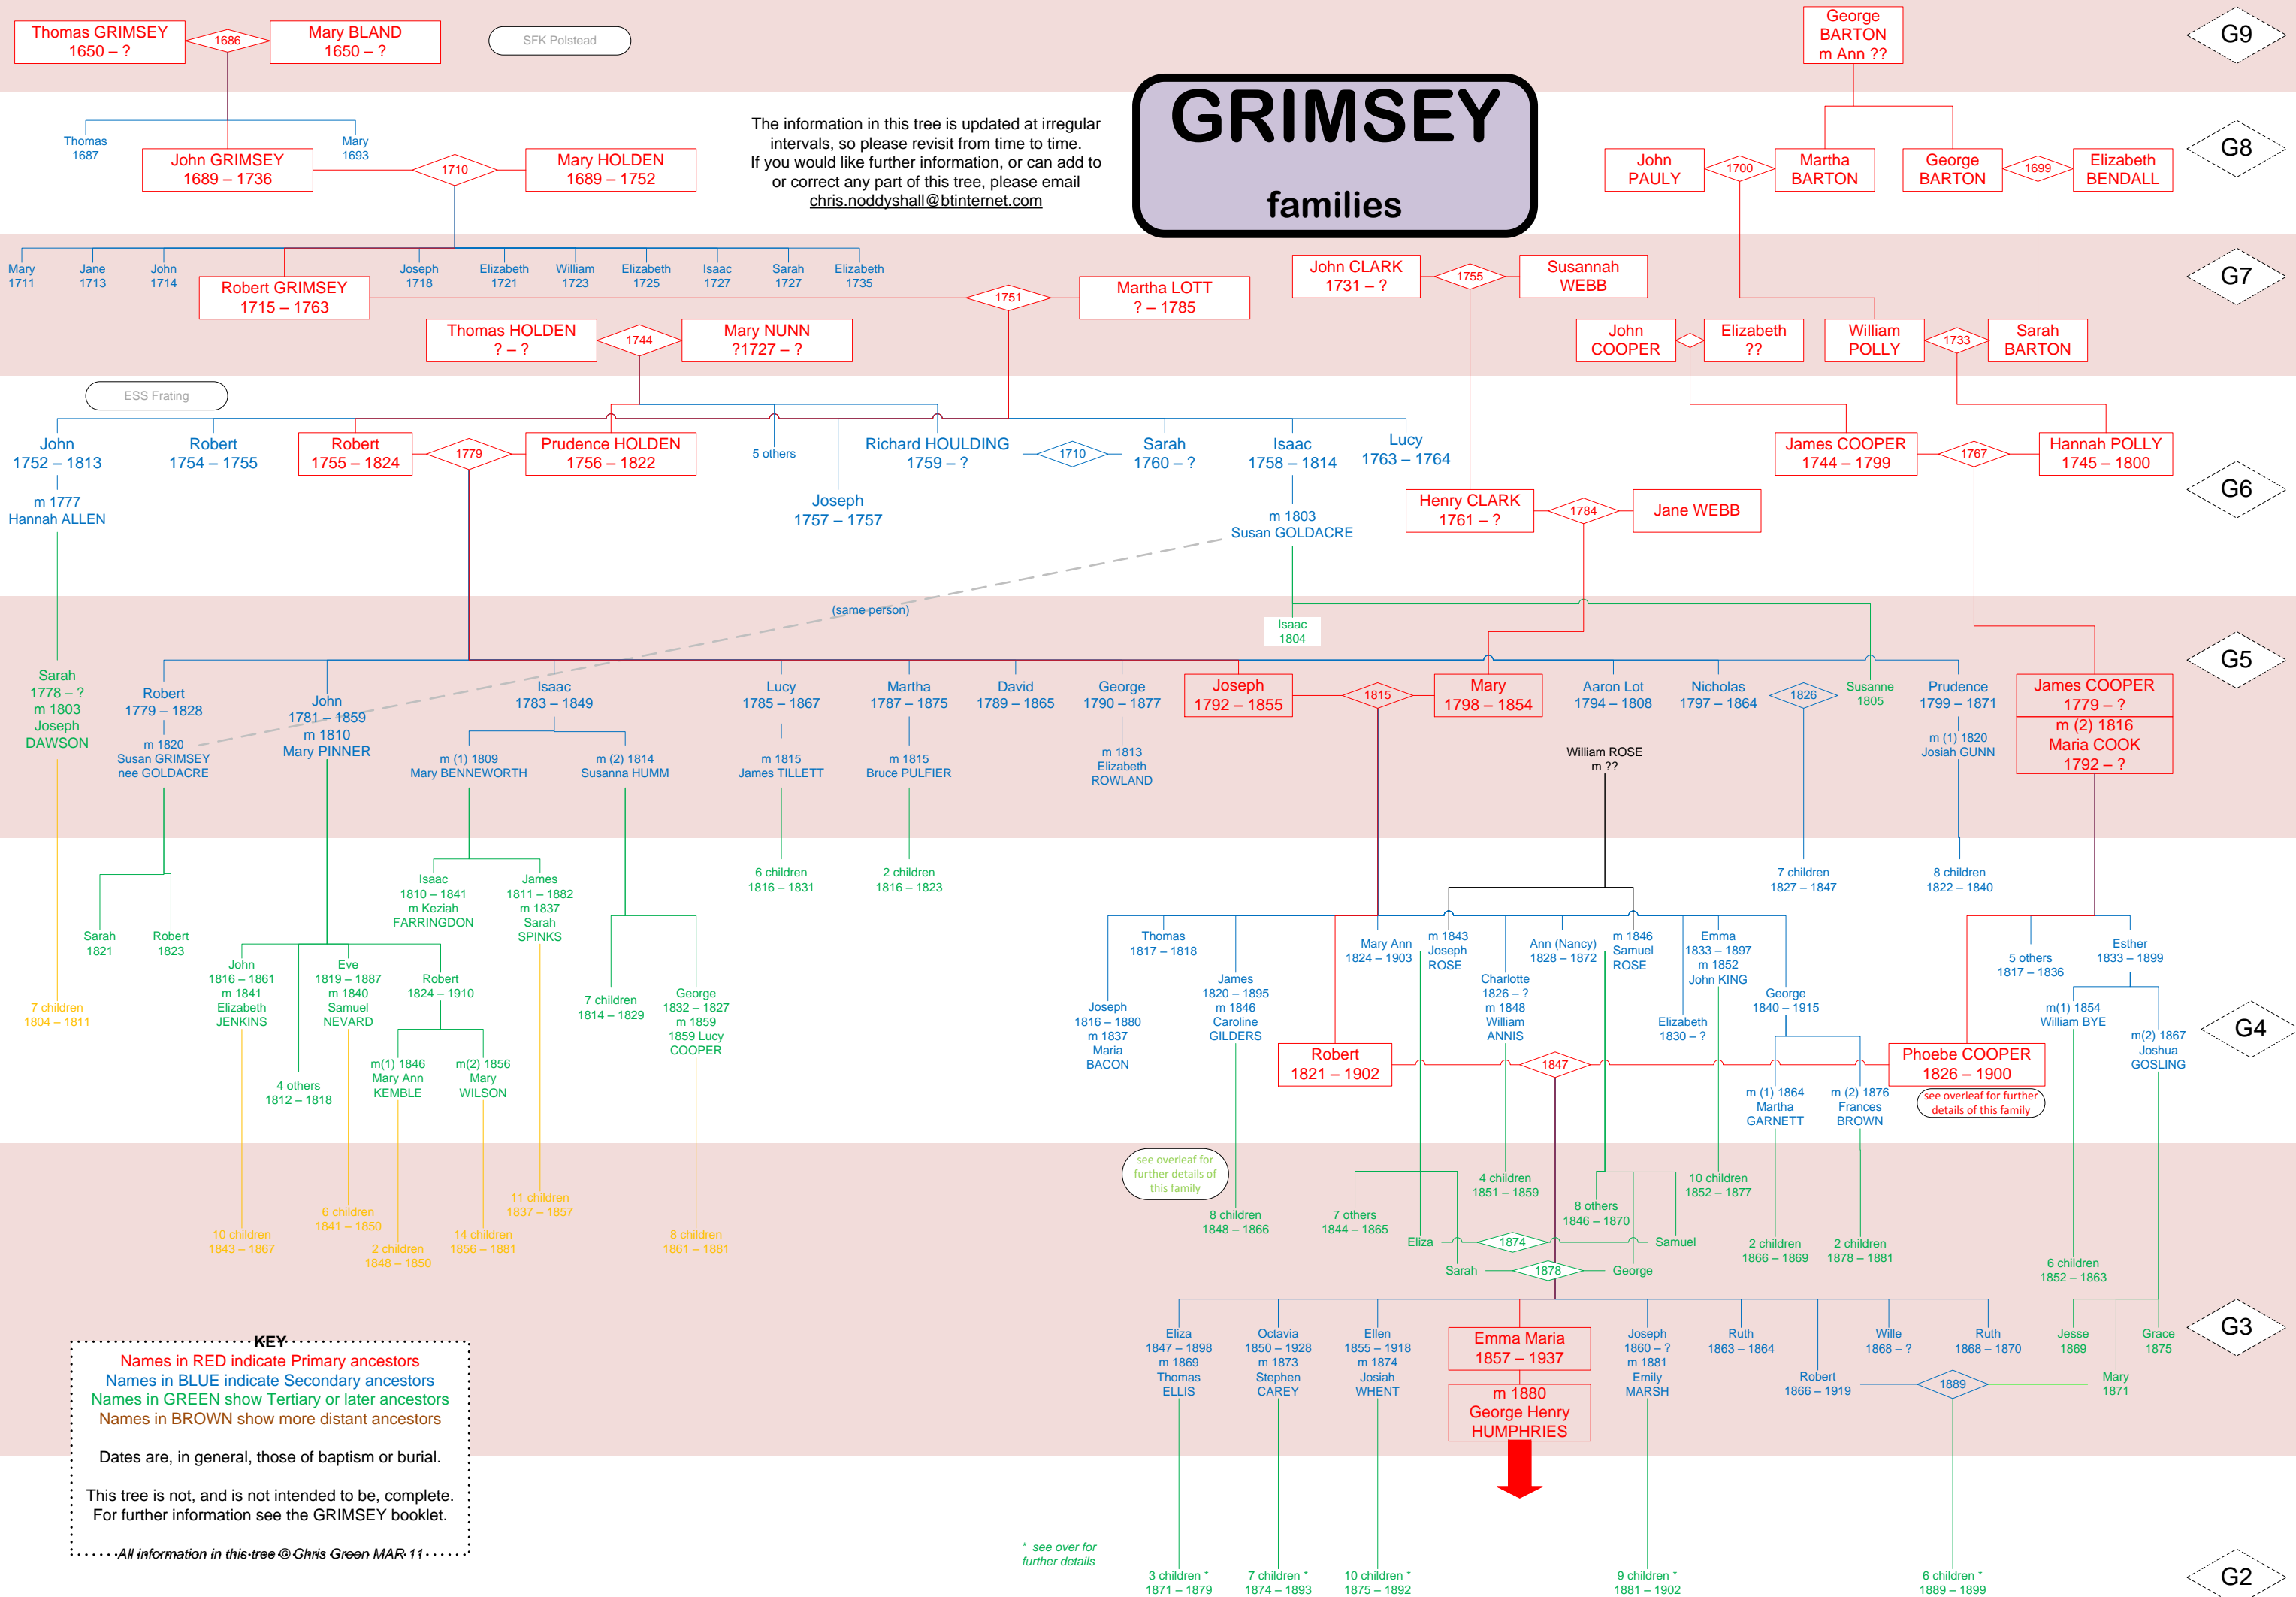

# GRIMSEY families

The information in this tree is updated at irregular intervals, so please revisit from time to time. If you would like further information, or can add to or correct any part of this tree, please email [chris.noddyshall@btinternet.com](mailto:chris.noddyshall@btinternet.com)

**KEY**  
 Names in RED indicate Primary ancestors  
 Names in BLUE indicate Secondary ancestors  
 Names in GREEN show Tertiary or later ancestors  
 Names in BROWN show more distant ancestors  
 Dates are, in general, those of baptism or burial.  
 This tree is not, and is not intended to be, complete.  
 For further information see the GRIMSEY booklet.  
 .....All information in this tree © Chris Green MAR-11.....

\* see over for further details

G4

G3

G2

Robert GRIMSEY 1821 – 1902

Phoebe COOPER 1826 – 1900

1847

Emma Maria GRIMSEY 1857 – 1937