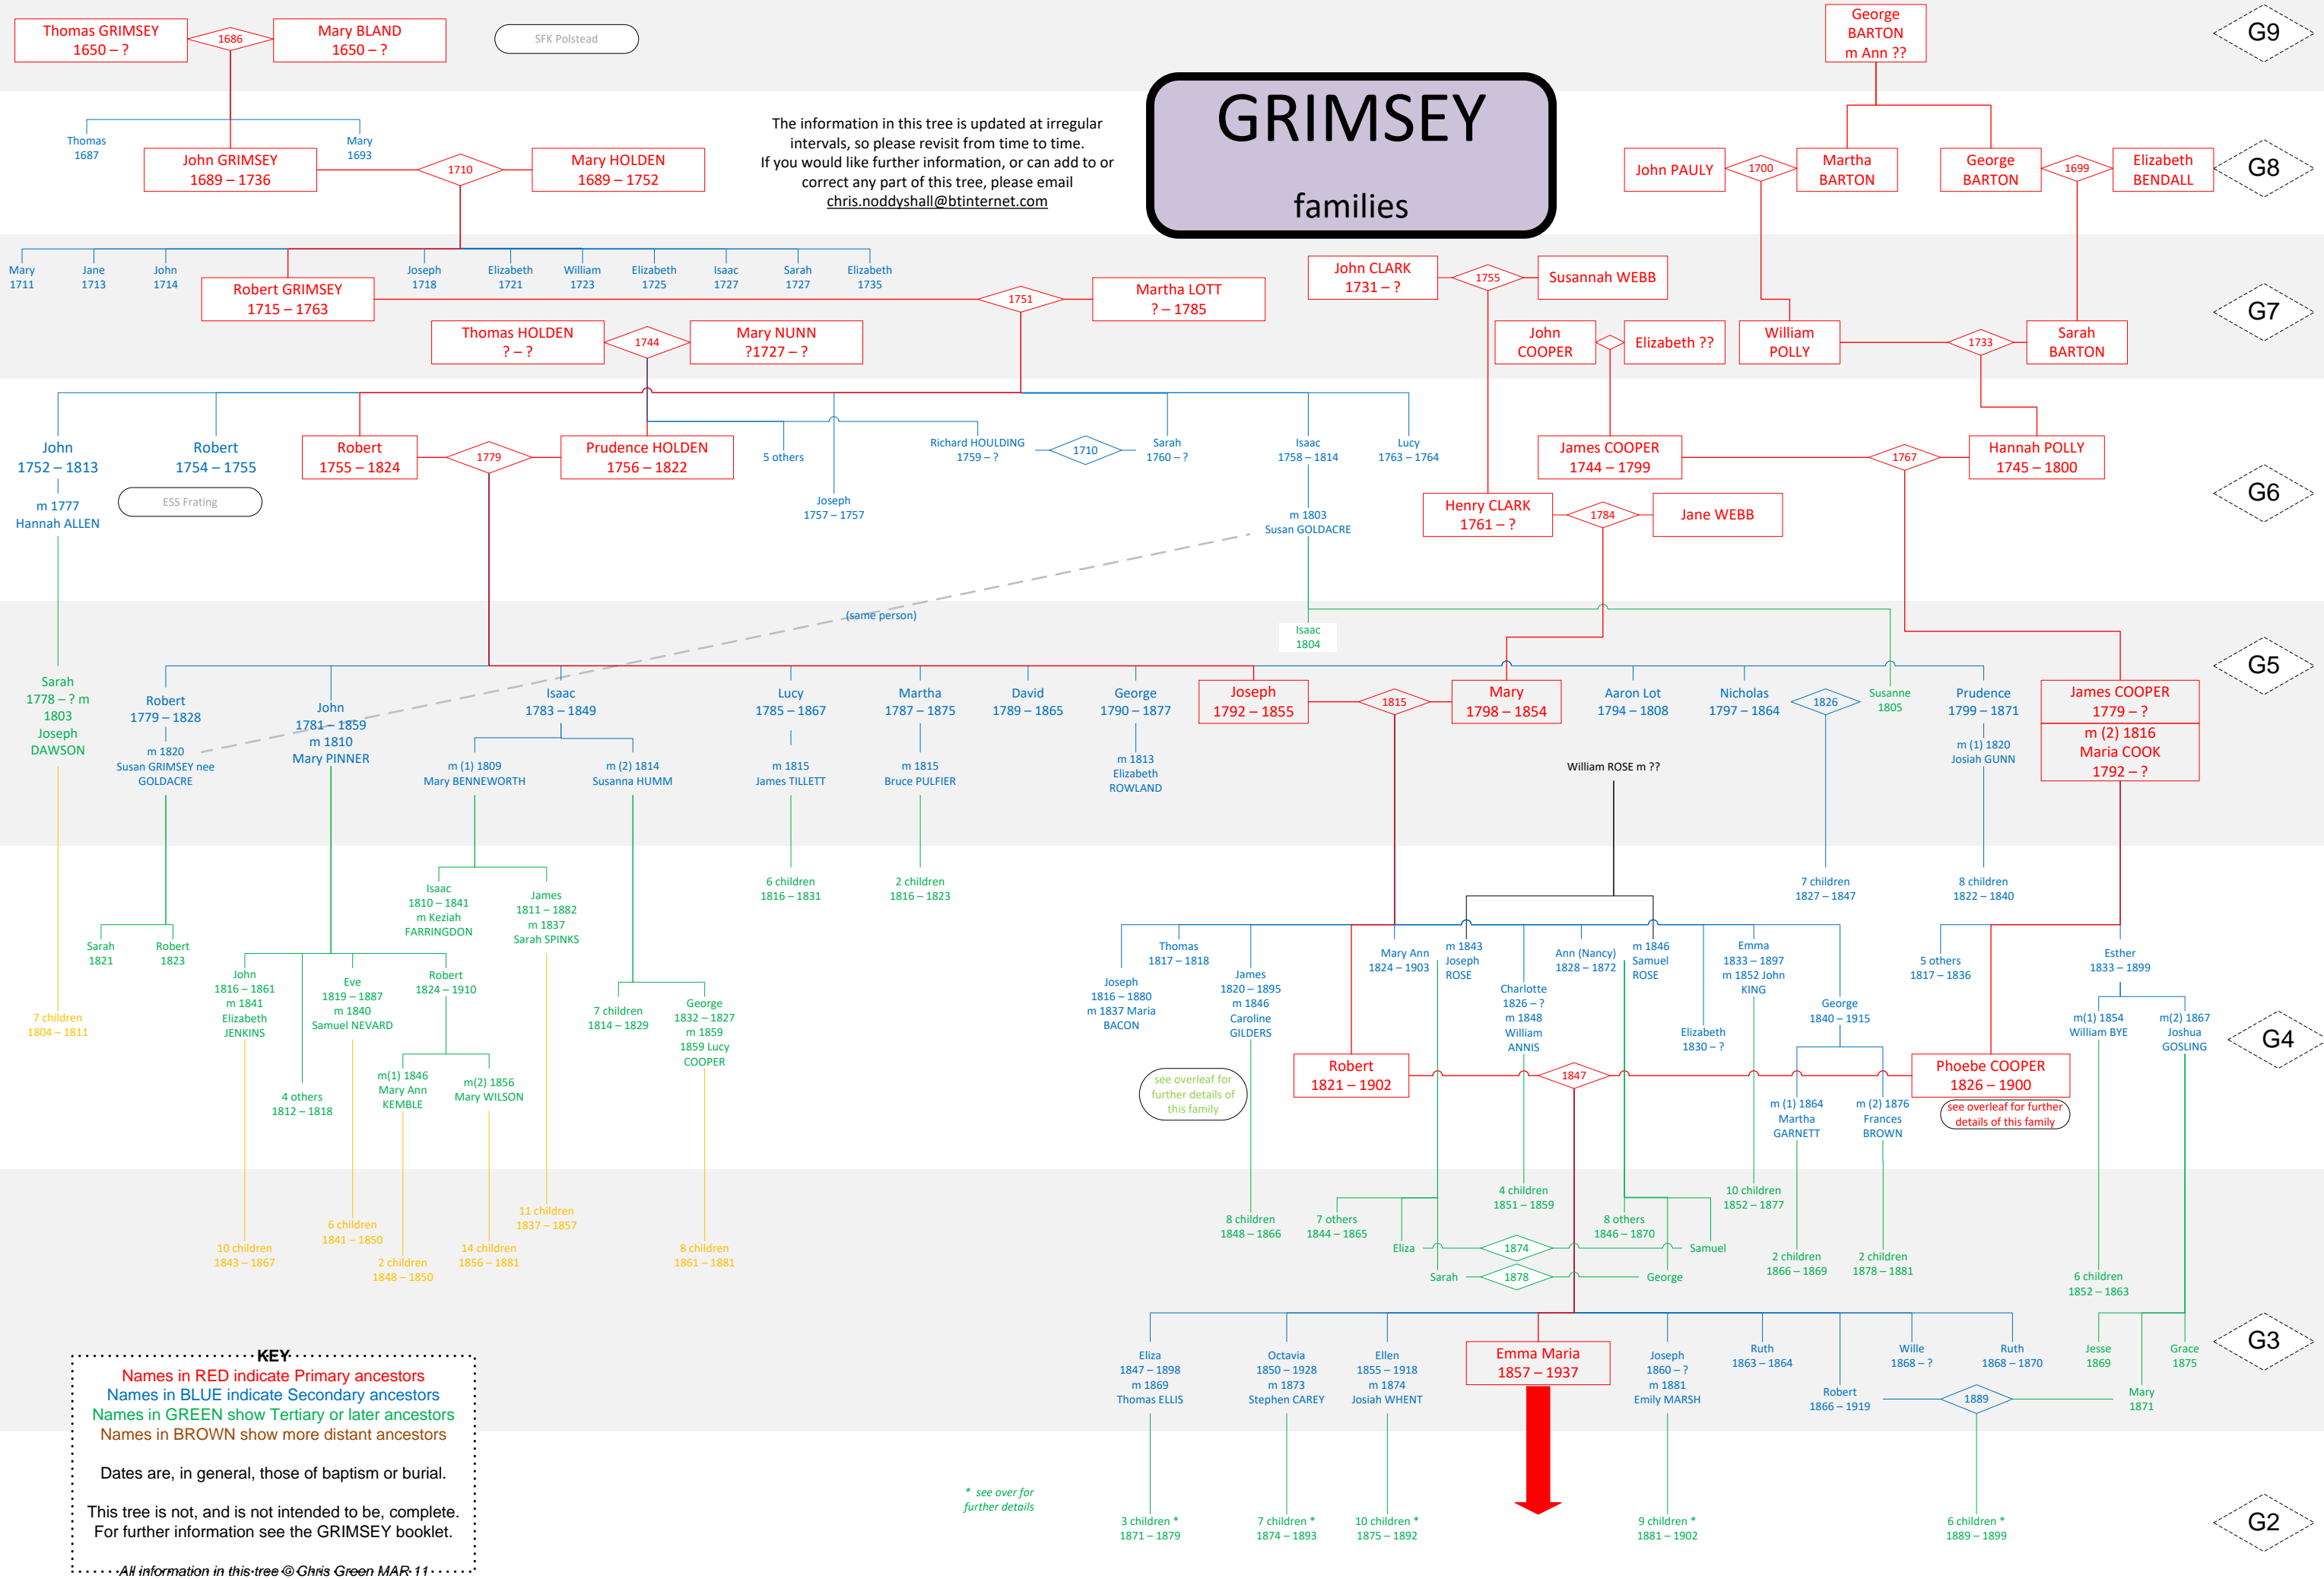

KEY
 Names in RED indicate Primary ancestors
 Names in BLUE indicate Secondary ancestors
 Names in GREEN show Tertiary or later ancestors
 Names in BROWN show more distant ancestors
 Dates are, in general, those of baptism or burial.
 This tree is not, and is not intended to be, complete.
 For further information see the GRIMSEY booklet.
All information in this tree © Chris Green MAR-11.....

* see over for further details

G4

G3

G2

Robert GRIMSEY 1821 – 1902

Phoebe COOPER 1826 – 1900

1847

Emma Maria GRIMSEY 1857 – 1937

Eliza GRIMSEY 1847 – 1898
m 1869
Thomas ELLIS 1845 – 1908

Octavia GRIMSEY 1850 – 1928
m 1873
Stephen CAREY 1852 – 1933

Ellen GRIMSEY 1855 – 1918
m 1874
Josiah WHEAT 1847 – 1908

Joseph GRIMSEY 1860 – 1936
m 1881
Emily MARSH 1859 – 1953

Alice WHEAT 1875
Daisy WHEAT 1877
Emma WHEAT 1877
Minnie WHEAT 1879
Annie WHEAT 1881
Amy WHEAT 1883
Lillie WHEAT 1885
Ethel WHEAT 1887
Hester WHEAT 1889
James WHEAT 1892
Robert WHEAT 1896
Clara WHEAT 1899