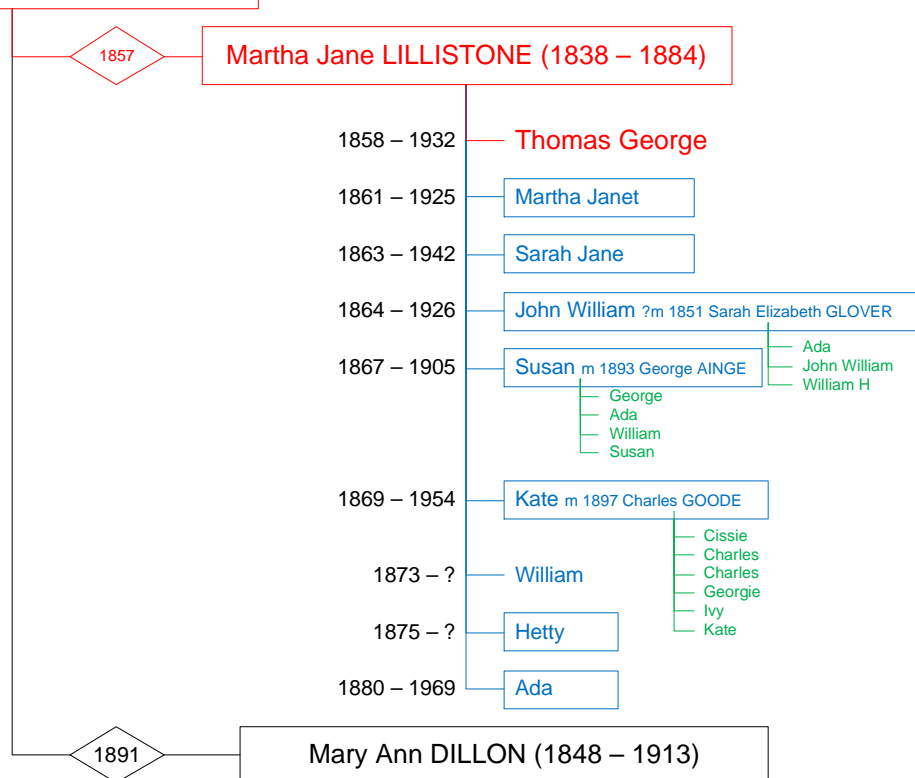

The GREEN families

GREEN families from G6

GREEN G6 – Richard [064] m Mary

GREEN G5 Thomas [032] (first two of three marriages)

GREEN G5 Thomas [032] showing all three marriages

Showing the relative locations of Lambeth, Hammersmith, Weybridge and Chertsey

GREEN G4 Thomas George [016] – Martha LILLISTONE

Thomas George GREEN (1836 – 1912)

GREEN G3 – Martha, Sarah, Hetty and Ada

Ada GREEN (left) and Martha GREEN
c1900

Ada GREEN (left) and Hetty GREEN c1962

*Charles William GOODE and family c1919
(no other details known)*

Kate Elizabeth GREEN

John William GREEN (1864 – 1926) m 1891 Sarah Elizabeth GLOVER (1874 – ?)

*GREEN
John William*

008P

1864 – 1926

1893 – ?	—	Ada
1894 – ?	—	John William
1896 – ?	—	William H

Connections between the GREEN and the DELLA ROCCA families

The LILLISTONE line

LILLISTONE G6 Nathaniel – Ann

Showing the relative locations of Brandeston, Witnesham, and Kirton

LILLISTONE G5 – Nathaniel and Sarah (READ) [034] / [035]

The REED line

REED G5 - Lewis and Ann (FOSTER) [070] / [071]