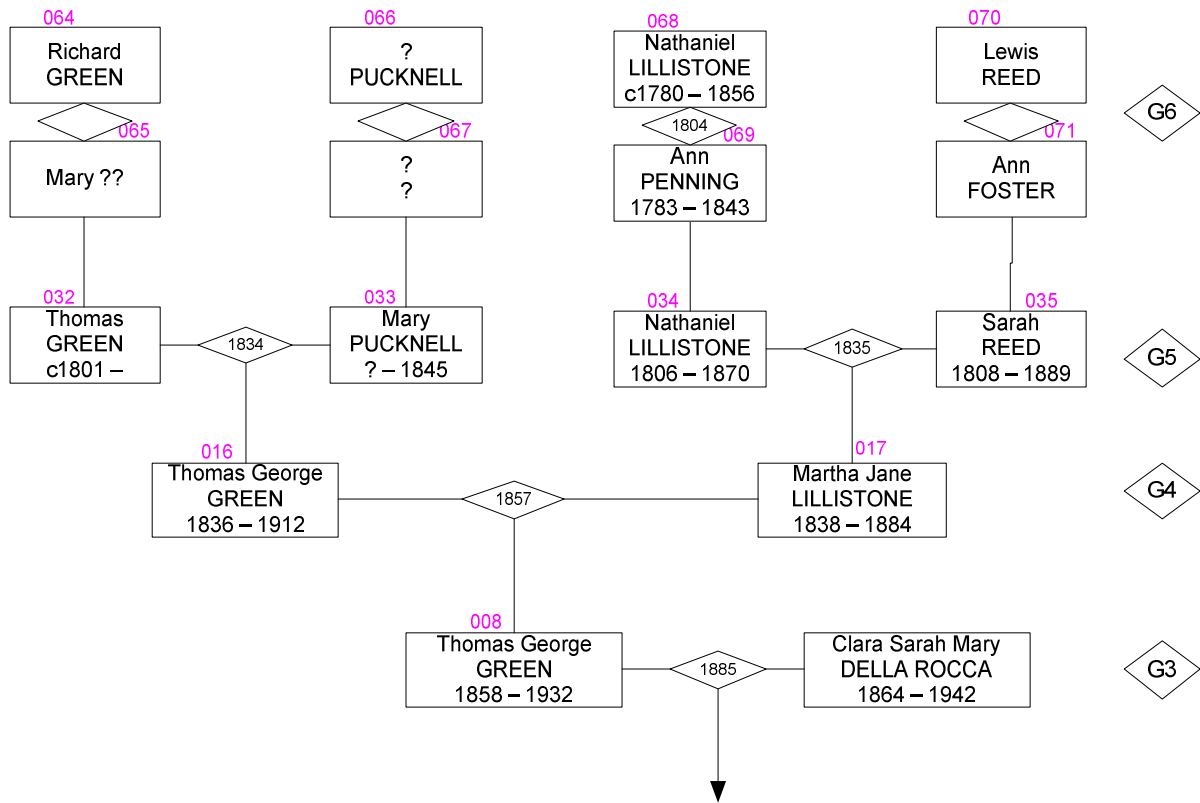

The GREEN families

GREEN families from G6

GREEN G6 – Richard [064] m Mary

GREEN G5 Thomas [032] (first two of three marriages)

GREEN G5 Thomas [032] showing all three marriages

Showing the relative locations of Lambeth, Hammersmith, Weybridge and Chertsey

GREEN G4 Thomas George [016] – Martha LILLISTONE

Thomas George GREEN (1836 – 1912)

GREEN G3 – Martha, Sarah, Hetty and Ada

Ada GREEN (left) and Martha GREEN
c1900

Ada GREEN (left) and Hetty GREEN c1962

*Charles William GOODE and family c1919
(no other details known)*

Kate Elizabeth GREEN

John William GREEN (1864 – 1926) m 1891 Sarah Elizabeth GLOVER (1874 – ?)

*GREEN
John William*

008P

1864 – 1926

1893 – ?	—	Ada
1894 – ?	—	John William
1896 – ?	—	William H

Connections between the GREEN and the DELLA ROCCA families

The LILLISTONE line

LILLISTONE G6 Nathaniel – Ann

Showing the relative locations of Brandeston, Witnesham, and Kirton

LILLISTONE G5 – Nathaniel and Sarah (READ) [034] / [035]

The REED line

REED G5 - Lewis and Ann (FOSTER) [070] / [071]