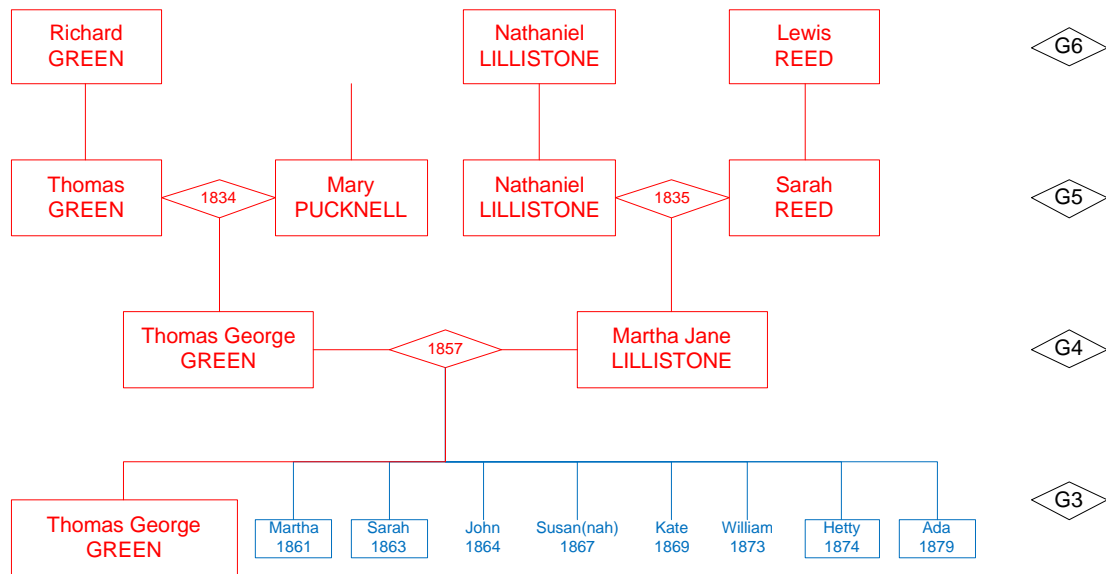

The GREEN families

GREEN families from G6

GREEN G6 – Richard [064] m Mary

GREEN G5 Thomas [032] (first two of three marriages)

GREEN G5 Thomas [032] showing all three marriages

Showing the relative locations of Lambeth, Hammersmith, Weybridge and Chertsey

GREEN G4 Thomas George [016] – Martha LILLISTONE

Thomas George GREEN (1836 – 1912)

GREEN G3 – Martha, Sarah, Hetty and Ada

Ada GREEN (left) and Martha GREEN
c1900

Ada GREEN (left) and Hetty GREEN c1962

*Charles William GOODE and family c1919
(no other details known)*

Kate Elizabeth GREEN

John William GREEN (1864 – 1926) m 1891 Sarah Elizabeth GLOVER (1874 – ?)

*GREEN
John William*

008P

1864 – 1926

1893 – ?	—	Ada
1894 – ?	—	John William
1896 – ?	—	William H

Connections between the GREEN and the DELLA ROCCA families

The LILLISTONE line

LILLISTONE G6 Nathaniel – Ann

Showing the relative locations of Brandeston, Witnesham, and Kirton

LILLISTONE G5 – Nathaniel and Sarah (READ) [034] / [035]

The REED line

REED G5 - Lewis and Ann (FOSTER) [070] / [071]