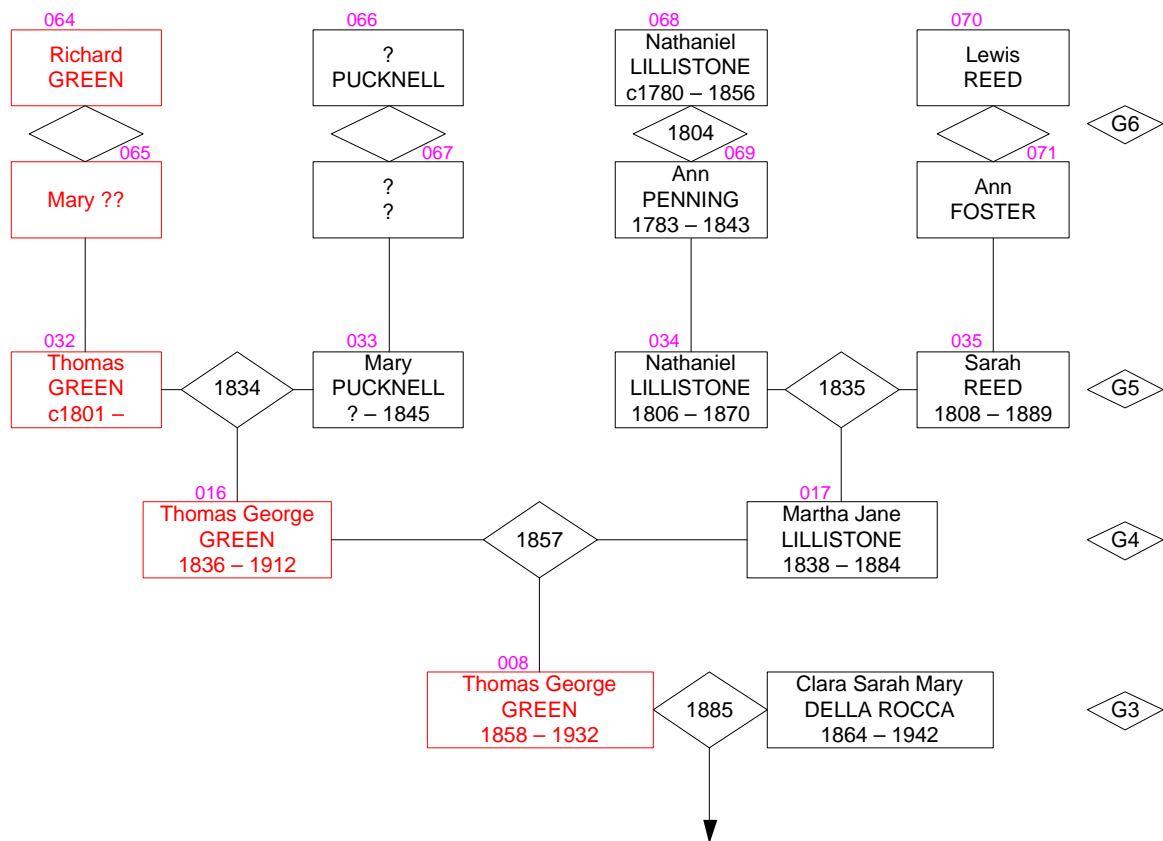

The GREEN families

GREEN families from G6

GREEN G6 – Richard [064] m Mary

GREEN G5 Thomas [032] (first two of three marriages)

GREEN G5 Thomas [032] showing all three marriages

Showing the relative locations of Lambeth, Hammersmith, Weybridge and Chertsey

GREEN G4 Thomas George [016] – Martha LILLISTONE

Thomas George GREEN (1836 – 1912)

GREEN G3 – Martha, Sarah, Hetty and Ada

Ada GREEN (left) and Martha GREEN
c1900

Ada GREEN (left) and Hetty GREEN c1962

*Charles William GOODE and family c1919
(no other details known)*

Kate Elizabeth GREEN

John William GREEN (1864 – 1926) m 1891 Sarah Elizabeth GLOVER (1874 – ?)

*GREEN
John William*

008P

1864 – 1926

1893 – ?	—	Ada
1894 – ?	—	John William
1896 – ?	—	William H

Connections between the GREEN and the DELLA ROCCA families

The LILLISTONE line

LILLISTONE G6 Nathaniel – Ann

Showing the relative locations of Brandeston, Witnesham, and Kirton

LILLISTONE G5 – Nathaniel and Sarah (READ) [034] / [035]

The REED line

REED G5 - Lewis and Ann (FOSTER) [070] / [071]