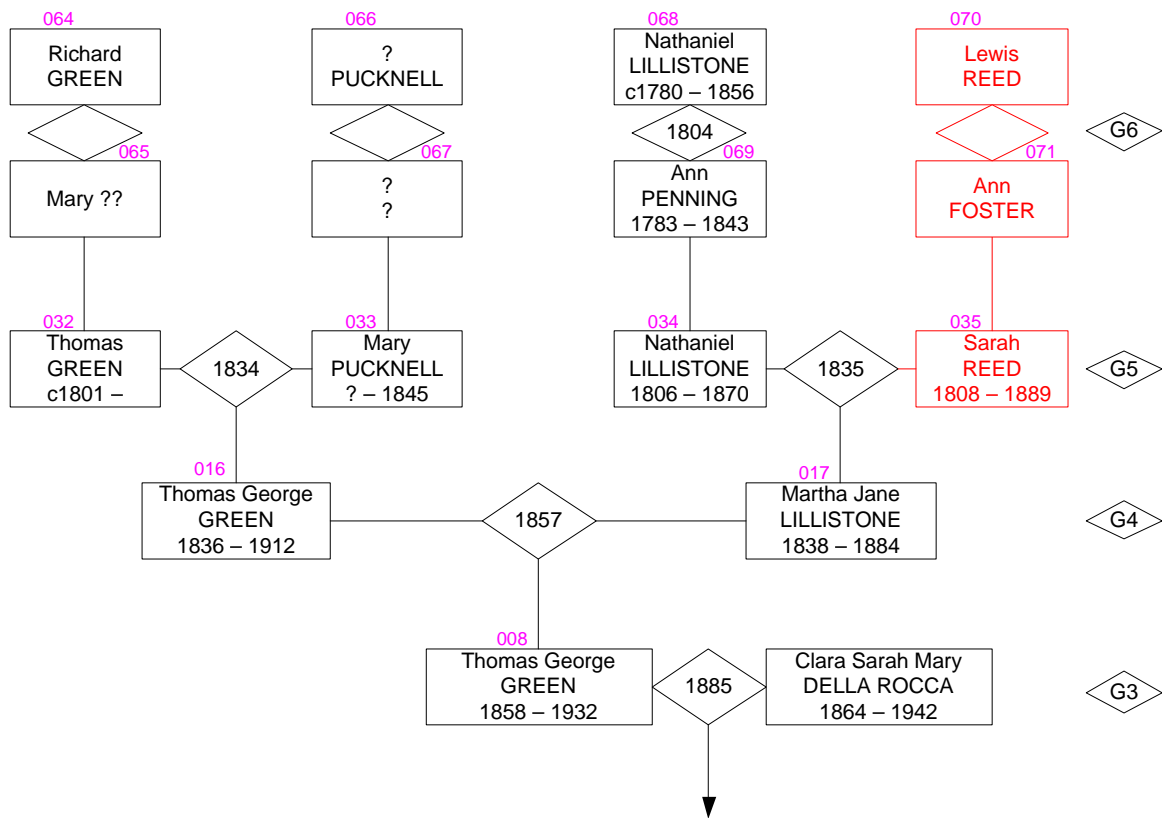

GREEN G4 Thomas George [016] – Martha LILLISTONE

Thomas George GREEN (1836 – 1912)

GREEN G3 – Martha, Sarah, Hetty and Ada

Ada GREEN (left) and Martha GREEN
c1900

Ada GREEN (left) and Hetty GREEN c1962

*Charles William GOODE and family c1919
(no other details known)*

Kate Elizabeth GREEN

John William GREEN (1864 – 1926) m 1891 Sarah Elizabeth GLOVER (1874 – ?)

*GREEN
John William*

008P

1864 – 1926

1893 – ?	—	Ada
1894 – ?	—	John William
1896 – ?	—	William H

Connections between the GREEN and the DELLA ROCCA families

The LILLISTONE line

LILLISTONE G6 Nathaniel – Ann

Showing the relative locations of Brandeston, Witnesham, and Kirton

LILLISTONE G5 – Nathaniel and Sarah (READ) [034] / [035]

The REED line

REED G5 - Lewis and Ann (FOSTER) [070] / [071]

Lewis REED (1815 – 1896) m 1838 Caroline ?? (1822 – 1900)

- 1840 — William m 1867 Matilda BATES 11 children
- 1841 — Sarah
- 1844 — George
- 1846 — Alfred
- 1849 — Henry
- 1851 — Charles
- 1853 — Edmund
- 1856 — Caroline
- 1858 — Eliza C
- 1862 — Louisa
- 1865 — Frederick