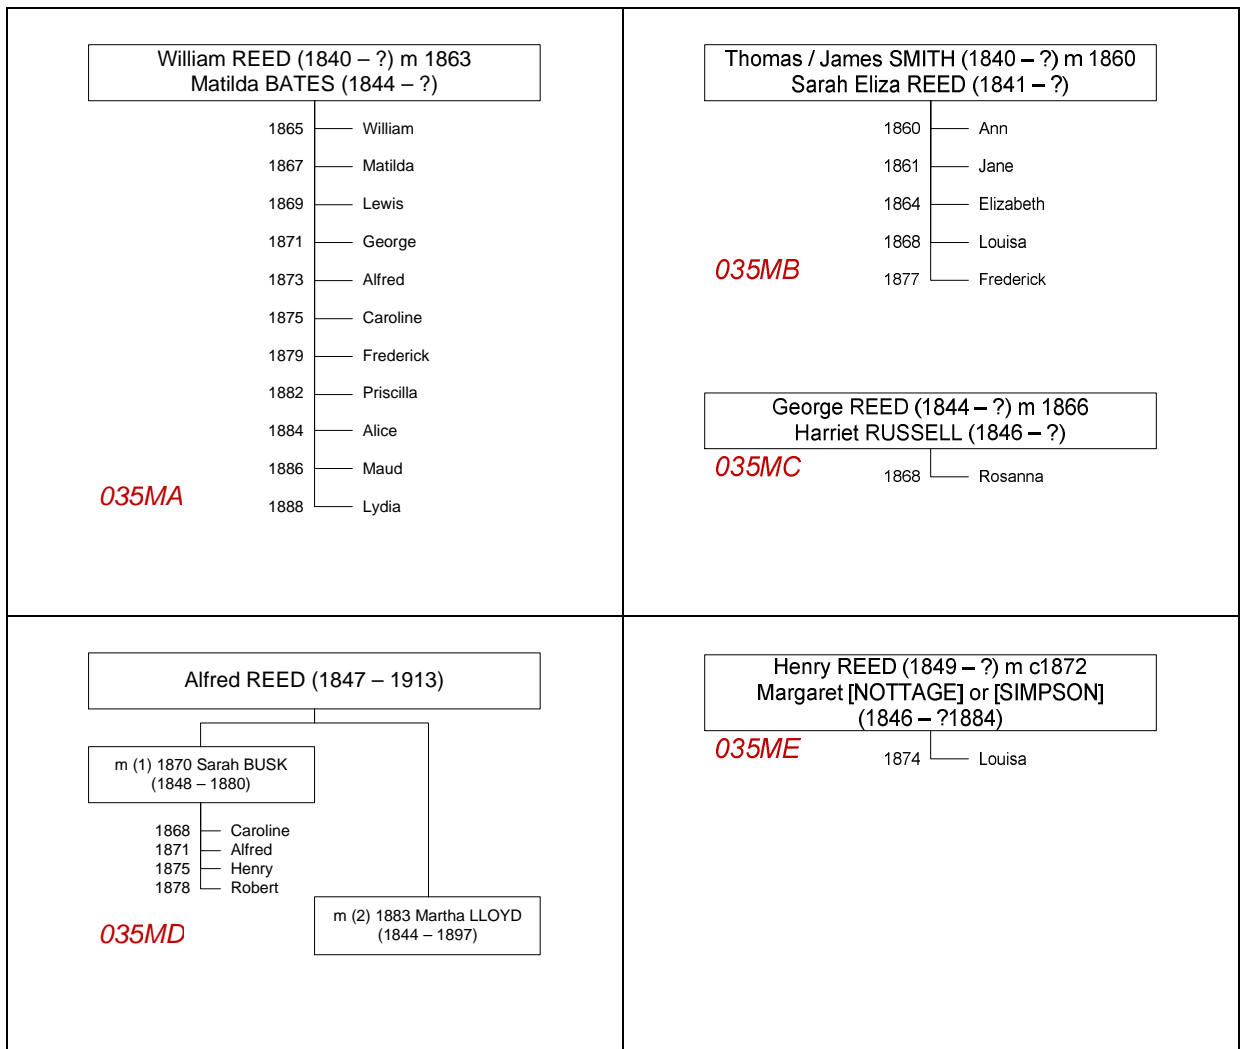

Lewis REED (1815 – 1896) m 1838 Caroline ?? (1822 – 1900)

- 1840 — William m 1867 Matilda BATES 11 children
- 1841 — Sarah
- 1844 — George
- 1846 — Alfred
- 1849 — Henry
- 1851 — Charles
- 1853 — Edmund
- 1856 — Caroline
- 1858 — Eliza C
- 1862 — Louisa
- 1865 — Frederick

035M

Lewis REED

1815 – 1896