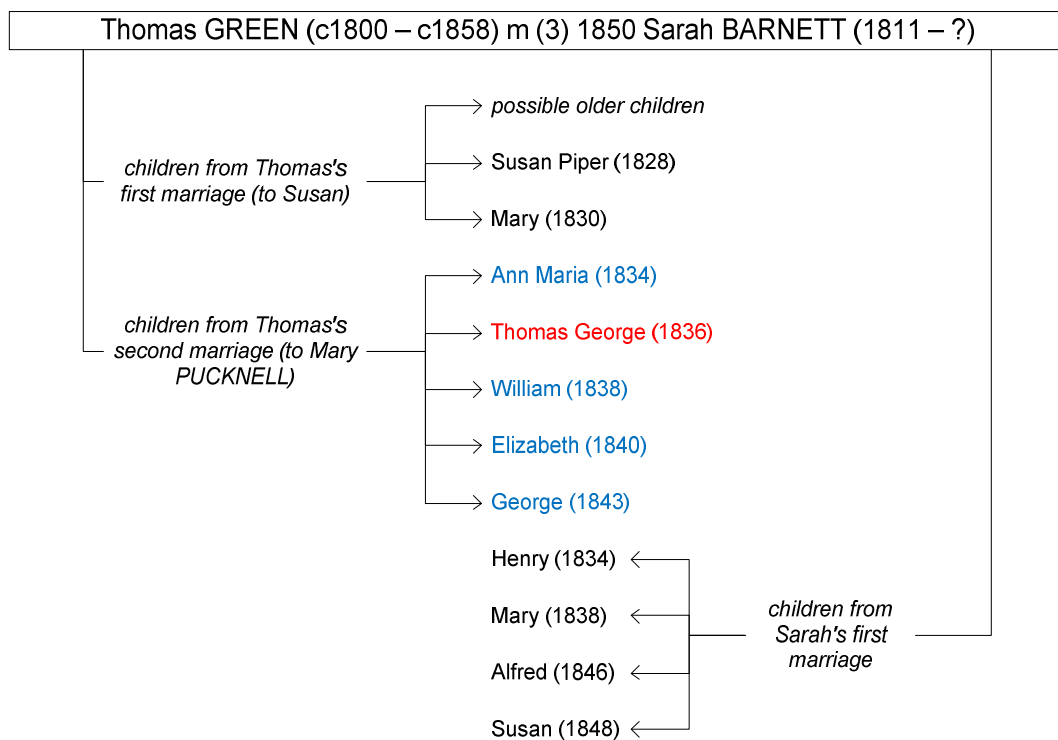

The GREEN families

GREEN families from G6

GREEN G6 – Richard [064] m Mary

GREEN G5 Thomas [032] (first two of three marriages)

GREEN G5 Thomas [032] showing all three marriages

Showing the relative locations of Lambeth, Hammersmith, Weybridge and Chertsey

GREEN G4 Thomas George [016] – Martha LILLISTONE

Thomas George GREEN (1836 – 1912)

GREEN G3 – Martha, Sarah, Hetty and Ada

Ada GREEN (left) and Martha GREEN
c1900

Ada GREEN (left) and Hetty GREEN c1962

*Charles William GOODE and family c1919
(no other details known)*

Kate Elizabeth GREEN

John William GREEN (1864 – 1926) m 1891 Sarah Elizabeth GLOVER (1874 – ?)

*GREEN
John William*

008P

1864 – 1926

1893 – ?	—	Ada
1894 – ?	—	John William
1896 – ?	—	William H

Connections between the GREEN and the DELLA ROCCA families

The LILLISTONE line

LILLISTONE G6 Nathaniel – Ann

Showing the relative locations of Brandeston, Witnesham, and Kirton

LILLISTONE G5 – Nathaniel and Sarah (READ) [034] / [035]

The REED line

REED G5 - Lewis and Ann (FOSTER) [070] / [071]