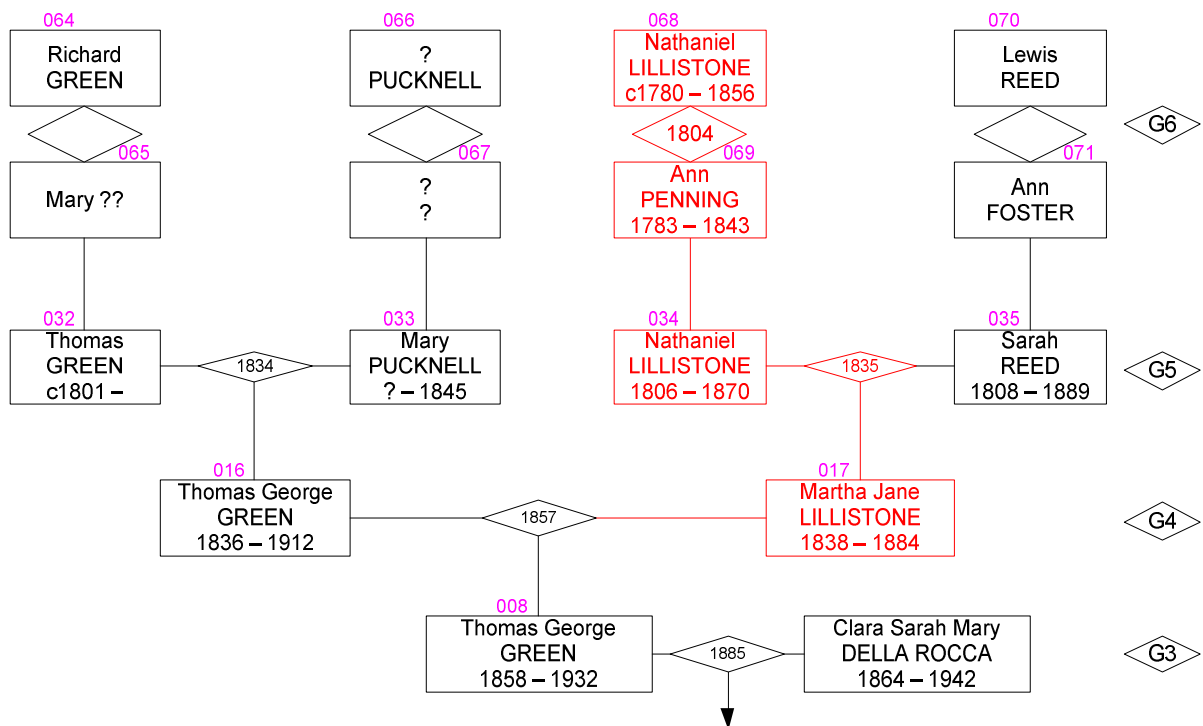

GREEN G4 Thomas George [016] – Martha LILLISTONE

Thomas George GREEN (1836 – 1912)

GREEN G3 – Martha, Sarah, Hetty and Ada

Ada GREEN (left) and Martha GREEN
c1900

Ada GREEN (left) and Hetty GREEN c1962

*Charles William GOODE and family c1919
(no other details known)*

Kate Elizabeth GREEN

John William GREEN (1864 – 1926) m 1891 Sarah Elizabeth GLOVER (1874 – ?)

*GREEN
John William*

008P

1864 – 1926

1893 – ?	—	Ada
1894 – ?	—	John William
1896 – ?	—	William H

Connections between the GREEN and the DELLA ROCCA families

The LILLISTONE line

LILLISTONE G6 Nathaniel – Ann

Showing the relative locations of Brandeston, Witnesham, and Kirton

LILLISTONE G5 – Nathaniel and Sarah (READ) [034] / [035]

The REED line

REED G5 - Lewis and Ann (FOSTER) [070] / [071]

Lewis REED (1815 – 1896) m 1838 Caroline ?? (1822 – 1900)

- 1840 — William m 1867 Matilda BATES 11 children
- 1841 — Sarah
- 1844 — George
- 1846 — Alfred
- 1849 — Henry
- 1851 — Charles
- 1853 — Edmund
- 1856 — Caroline
- 1858 — Eliza C
- 1862 — Louisa
- 1865 — Frederick