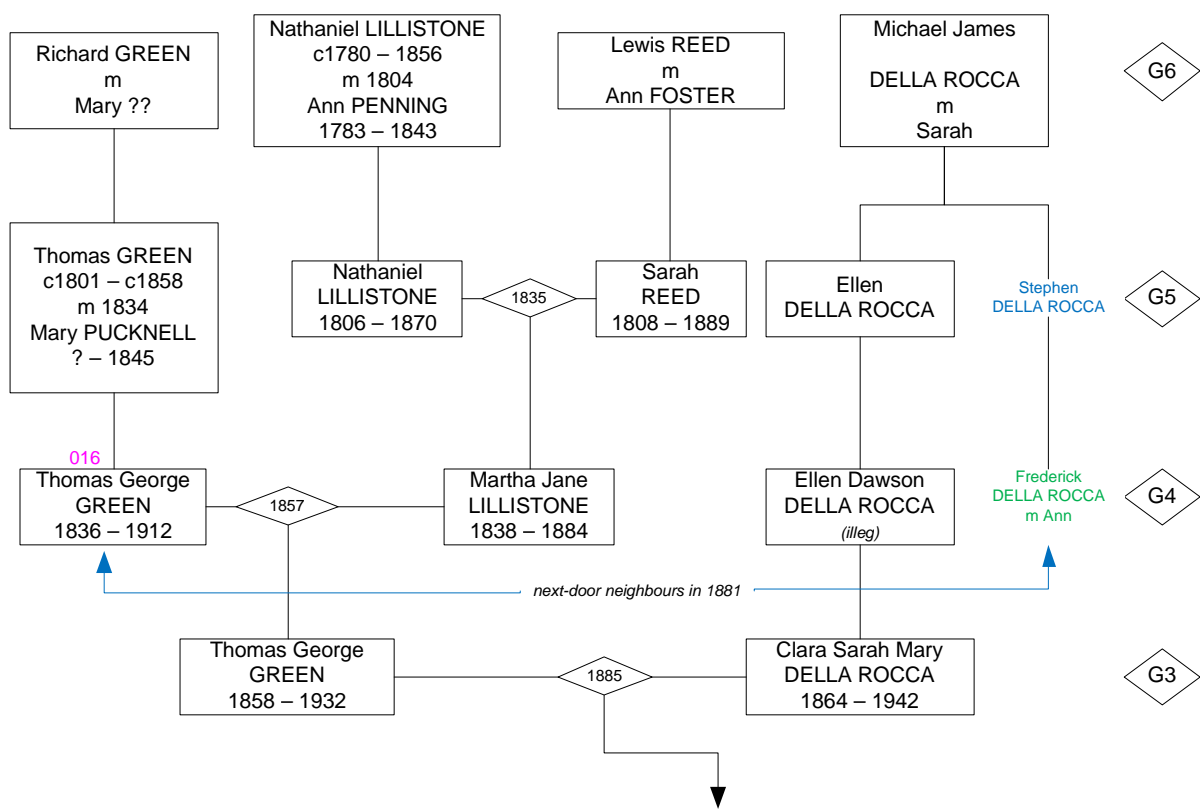

GREEN G4 Thomas George [016] – Martha LILLISTONE

Thomas George GREEN (1836 – 1912)

GREEN G3 – Martha, Sarah, Hetty and Ada

Ada GREEN (left) and Martha GREEN
c1900

Ada GREEN (left) and Hetty GREEN c1962

*Charles William GOODE and family c1919
(no other details known)*

Kate Elizabeth GREEN

John William GREEN (1864 – 1926) m 1891 Sarah Elizabeth GLOVER (1874 – ?)

*GREEN
John William*

008P

1864 – 1926

1893 – ?	—	Ada
1894 – ?	—	John William
1896 – ?	—	William H

Connections between the GREEN and the DELLA ROCCA families

The LILLISTONE line

LILLISTONE G6 Nathaniel – Ann

Showing the relative locations of Brandeston, Witnesham, and Kirton

LILLISTONE G5 – Nathaniel and Sarah (READ) [034] / [035]

The REED line

REED G5 - Lewis and Ann (FOSTER) [070] / [071]

Lewis REED (1815 – 1896) m 1838 Caroline ?? (1822 – 1900)

- 1840 — William m 1867 Matilda BATES 11 children
- 1841 — Sarah
- 1844 — George
- 1846 — Alfred
- 1849 — Henry
- 1851 — Charles
- 1853 — Edmund
- 1856 — Caroline
- 1858 — Eliza C
- 1862 — Louisa
- 1865 — Frederick