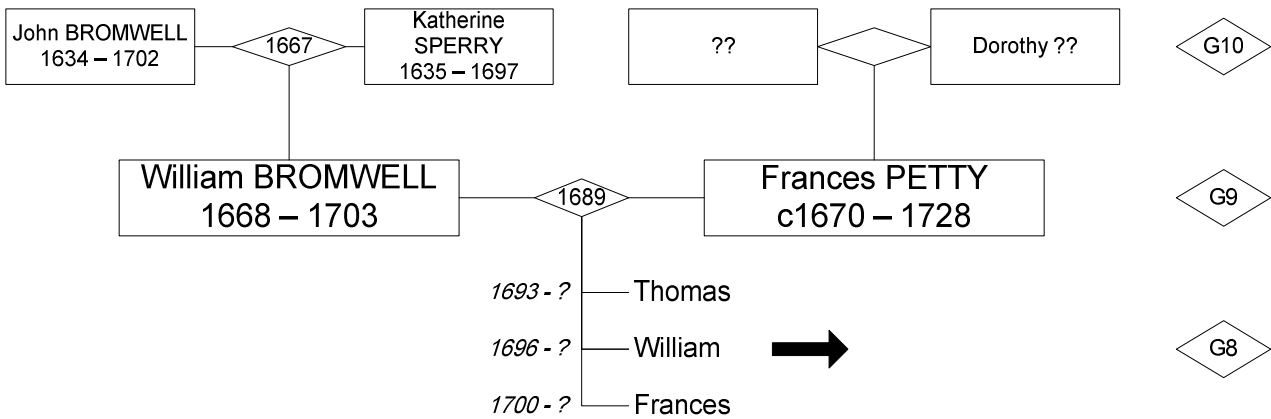

## Early generations of the BROMWELL family in Riseley, Bedfordshire

### BROMWELL families

**BROMWELL, family of John and Katherine**

**G11**

**BROMWELL, family of John and Katherine SPERRY**

**G10**

**BROMWELL, family of William and Frances PETTY**

**G9**

**BROMWELL, family of William and Elizabeth COWLEY**

**G8**

**BROMWELL, family of John and Sarah ROBINSON**

**G7**

**BROMWELL, family of James and Elizabeth MARSHALL**

**G6**

**Early generations of the BROWN and GEARY families** **G9 – G8**

**GEARY, family of William and Elizabeth TEER** **G9**

**BROWN, family of William and Lucy GEARY**

**G8**

**BROWN, family of Robert and Mary**

**G7**

**BASS, family of William and Elizabeth BROWN**

**G6**

**BASS family – intermarriage between cousins in generation G4**