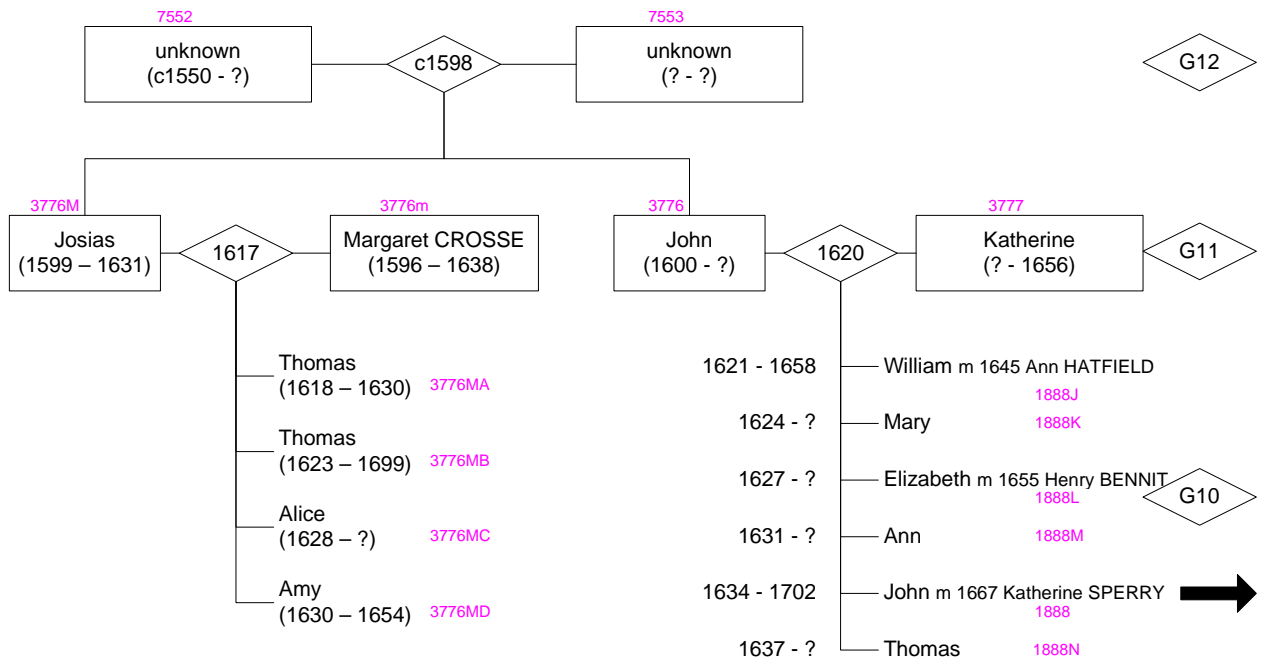

BROMWELL, family of John and Katherine

G11