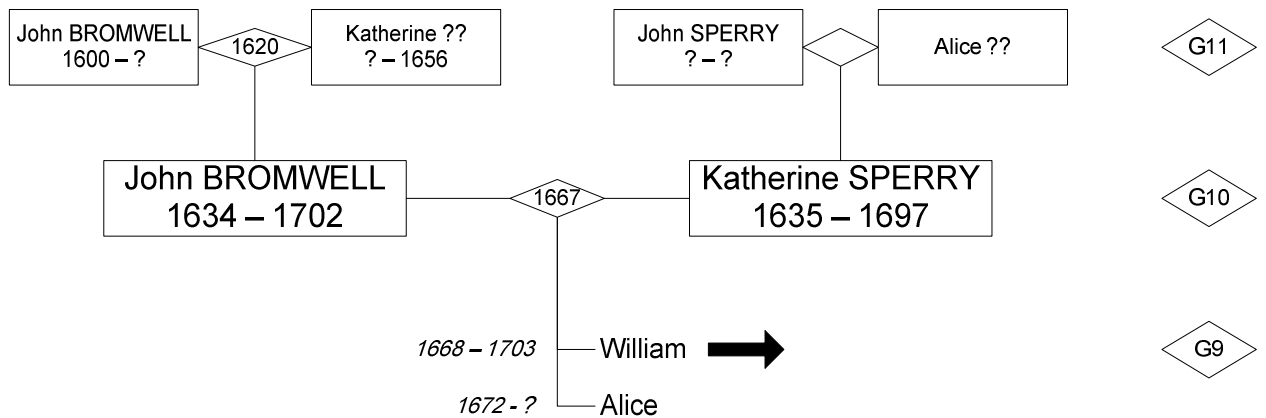

## Early generations of the BROMWELL family in Riseley, Bedfordshire

### BROMWELL families

**BROMWELL, family of John and Katherine**

**G11**

**BROMWELL, family of John and Katherine SPERRY**

**G10**

**BROMWELL, family of William and Frances PETTY**

**G9**

**BROMWELL, family of William and Elizabeth COWLEY**

**G8**

**BROMWELL, family of John and Sarah ROBINSON**

**G7**

**BROMWELL, family of James and Elizabeth MARSHALL**

**G6**

**Early generations of the BROWN and GEARY families** **G9 – G8**

**GEARY, family of William and Elizabeth TEER** **G9**

**BROWN, family of William and Lucy GEARY**

**G8**

**BROWN, family of Robert and Mary**

**G7**

**BASS, family of William and Elizabeth BROWN**

**G6**

**BASS family – intermarriage between cousins in generation G4**