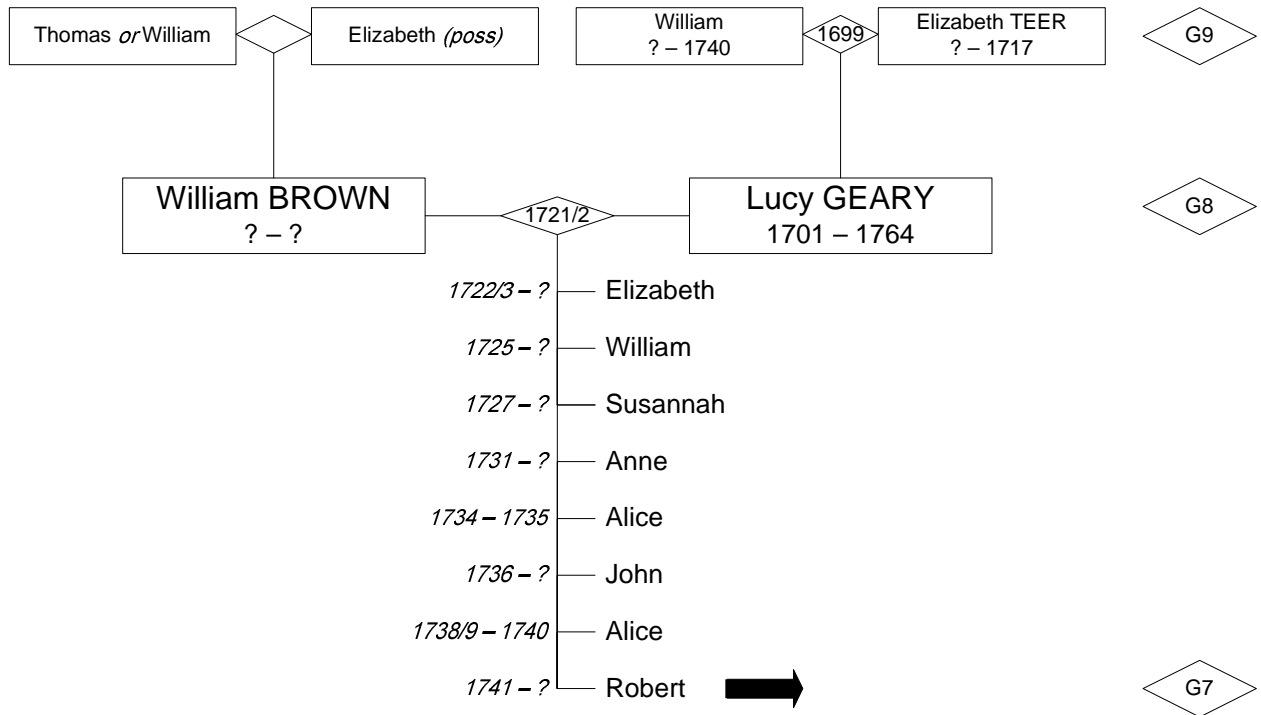

### BROMWELL families

**BROMWELL, family of John and Katherine**

**G11**

**BROMWELL, family of John and Katherine SPERRY**

**G10**

**BROMWELL, family of William and Frances PETTY**

**G9**

**BROMWELL, family of William and Elizabeth COWLEY**

**G8**

**BROMWELL, family of John and Sarah ROBINSON**

**G7**

**BROMWELL, family of James and Elizabeth MARSHALL**

**G6**

**Early generations of the BROWN and GEARY families** **G9 – G8**

**GEARY, family of William and Elizabeth TEER** **G9**

**BROWN, family of William and Lucy GEARY**

**G8**

**BROWN, family of Robert and Mary**

**G7**

**BASS, family of William and Elizabeth BROWN**

**G6**

**BASS family – intermarriage between cousins in generation G4**