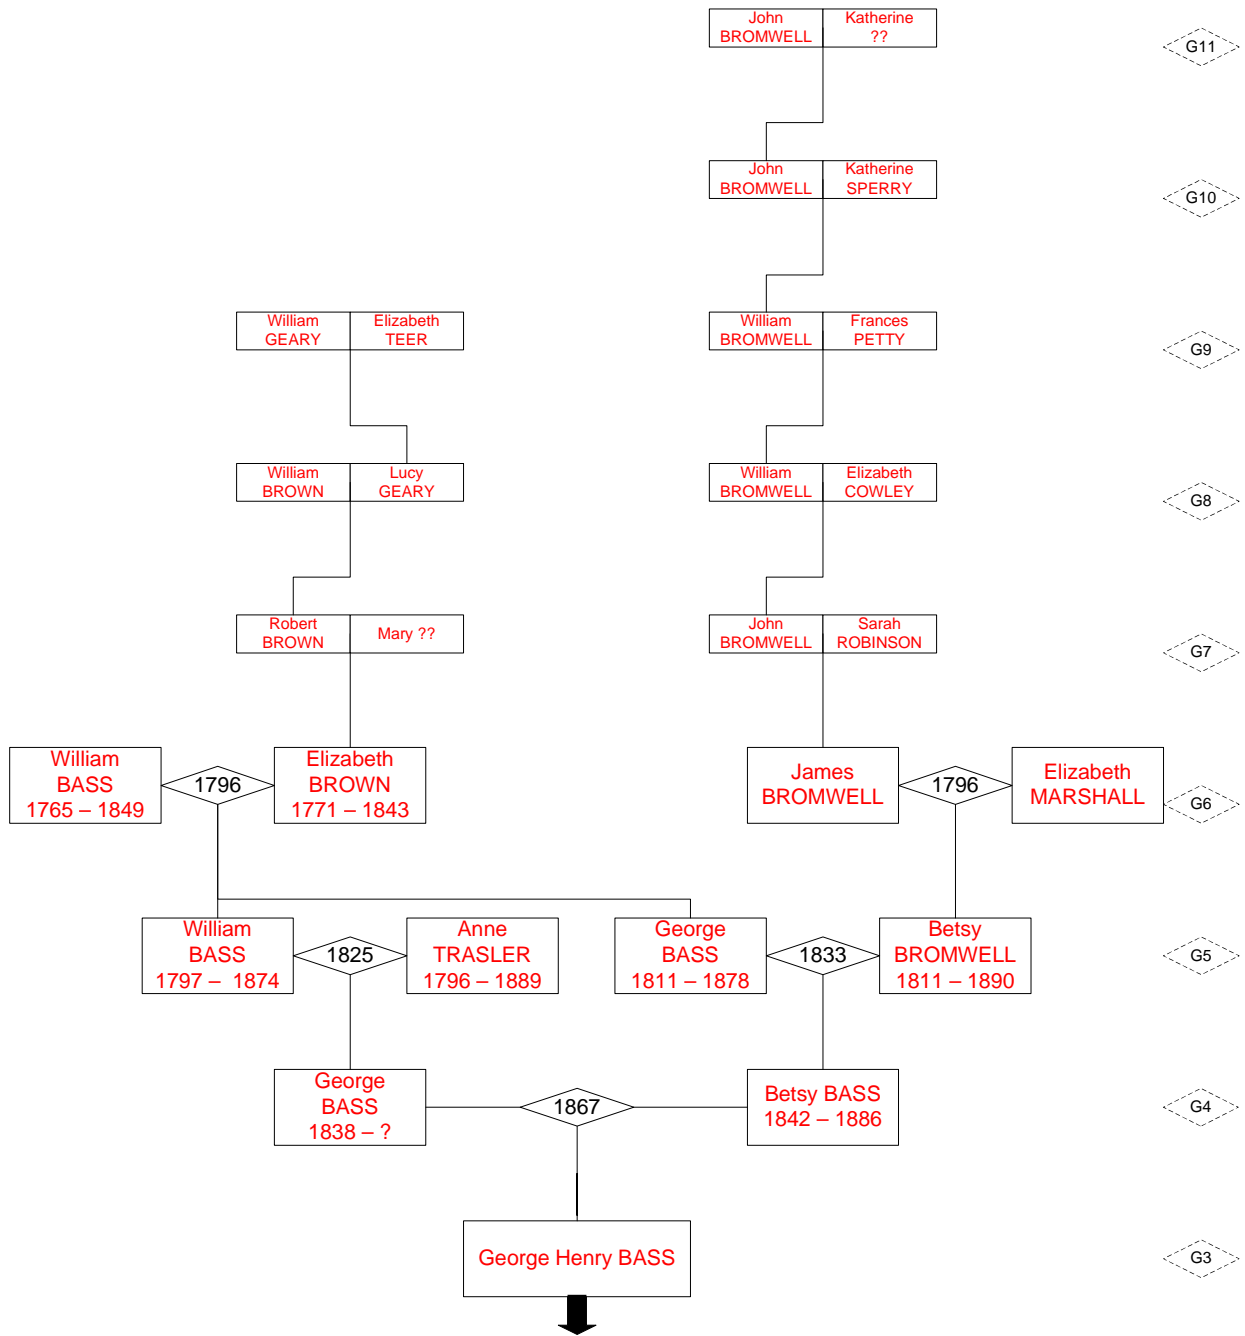

### Outline tree for the BASS branch of the family

## Origins of the BASS family in Raunds, Northamptonshire

## Early generations of the BROMWELL family in Riseley, Bedfordshire

**BROWN, family of William and Lucy GEARY**

**G8**

**BROWN, family of Robert and Mary**

**G7**

**BASS, family of William and Elizabeth BROWN**

**G6**

**BASS family – intermarriage between cousins in generation G4**