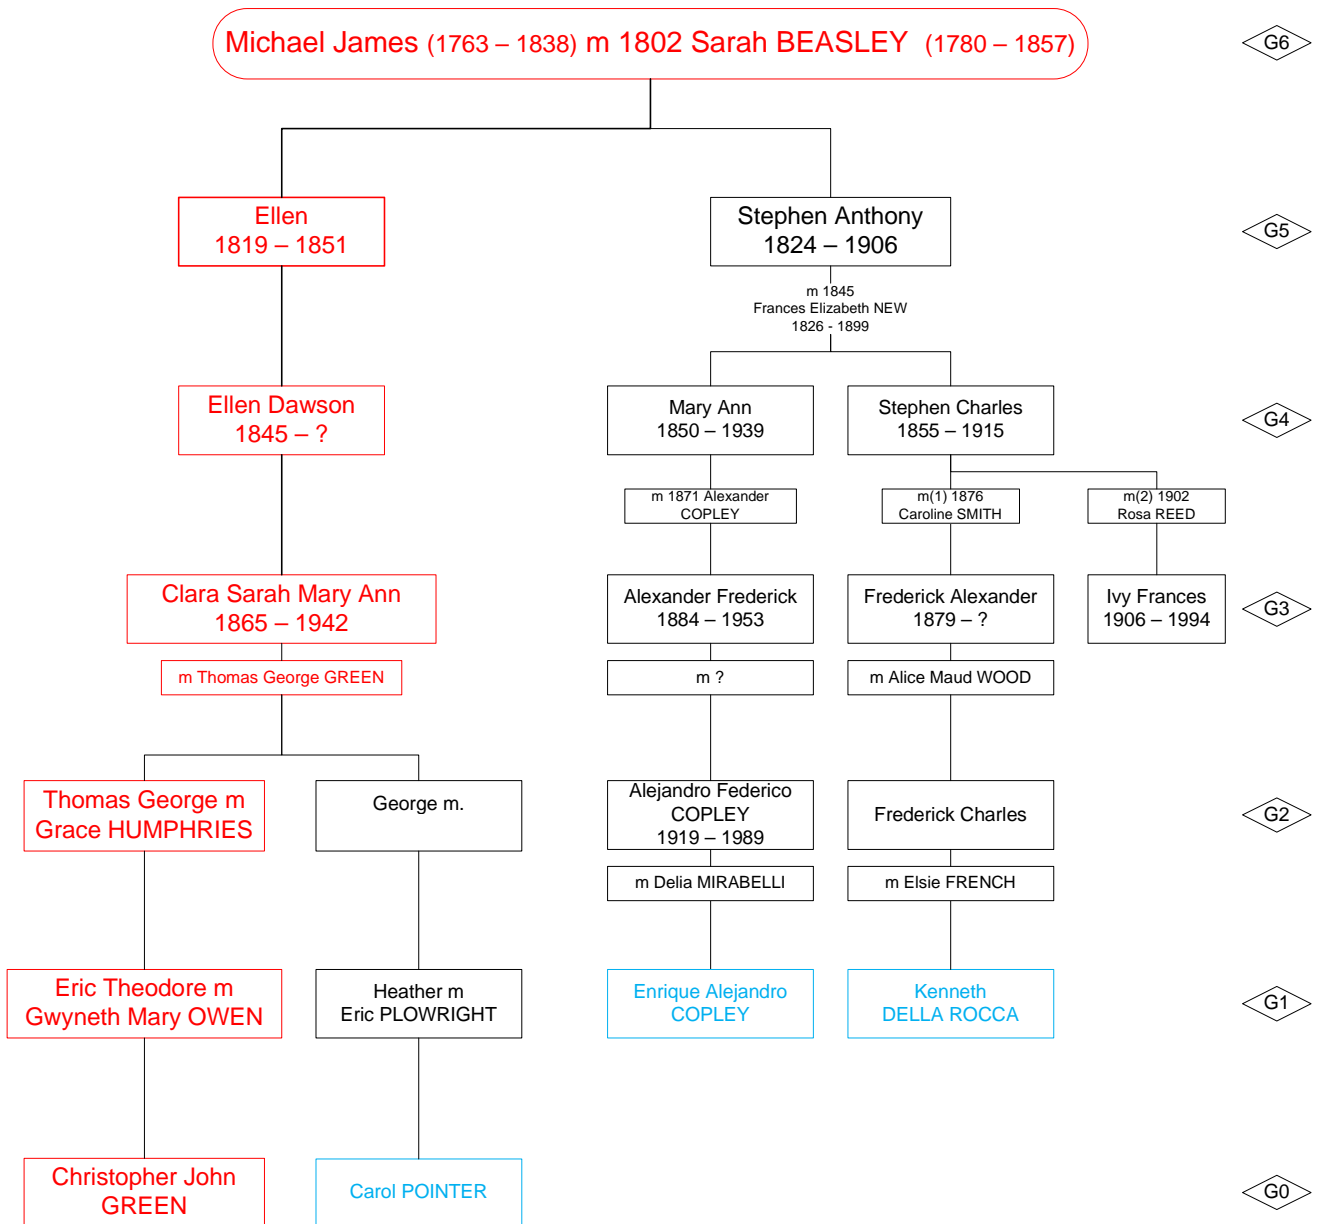

Thomas BEASLEY and Mary SMITH (not substantiated)

Michael James DELLA ROCCA and Sarah BEASLEY

G5 – Mary Ann DELLA ROCCA [039G]

G5 – Michael DELLA ROCCA [039H]

G5 – Michael DELLA ROCCA and Charlotte Fortune MILLER / PURDY

G4 – Michael Joseph DELLA ROCCA [039HD]

G4 – Clara Ann DELLA ROCCA [039HG]

G5 – William DELLA ROCCA [039J]

G5 – William DELLA ROCCA and Mary Ann HOSGOOD

G4 – William John DELLA ROCCA [039JB]

G4 – marriages of William John and Clara Ann

Relatives of Ellen Dawson DELLA ROCCA alive in 1851

G4 – Ellen Dawson DELLA ROCCA

G5 – Stephen Anthony DELLA ROCCA [0390]

G5 – Stephen Anthony and Frances Elizabeth

G6 – Sarah Ann [0390A]

G6 – Frances Teresa [0390B]

G6 – Mary Ann [0390C]

G6 – Ernest Henry [0390G]

G6 – Clara Maria [0390L]

G6 – Frederick William [0390M]

G6 – Stephen Charles [0390F]

Showing my relationship to Carol Pointer and other cousins

Other DELLA ROCCA families