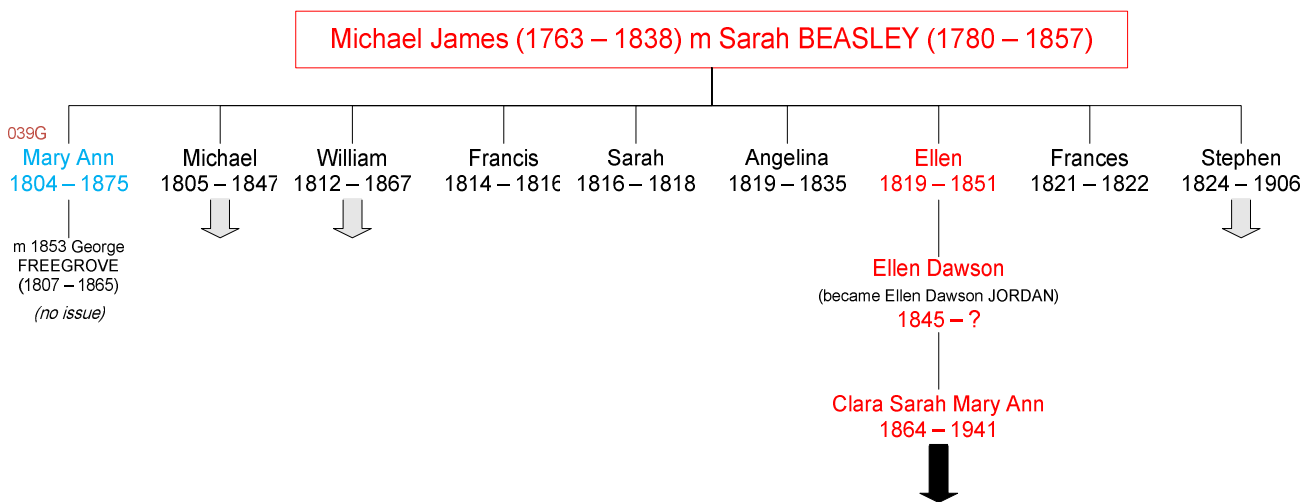

The
DELLA ROCCA

families of

**Manchester
and Lambeth**

diagrams and charts

©Chris Green

Noddyshall Rockshaw Road Merstham Surrey RH1 3DB
noddysall@onetel.com 01737 644145

The DELLA ROCCA line of the family from G7

Thomas BEASLEY and Mary SMITH (not substantiated)

Michael James DELLA ROCCA and Sarah BEASLEY

G5 – Mary Ann DELLA ROCCA [039G]

G5 – Michael DELLA ROCCA [039H]

G5 – Michael DELLA ROCCA and Charlotte Fortune MILLER / PURDY

Relatives of Ellen Dawson DELLA ROCCA alive in 1851

G4 – Ellen Dawson DELLA ROCCA

G5 – Stephen Anthony DELLA ROCCA [0390]

G5 – Stephen Anthony and Frances Elizabeth

G6 – Sarah Ann [0390A]

G6 – Frances Teresa [0390B]

G6 – Mary Ann [0390C]

G6 – Ernest Henry [0390G]

G6 – Clara Maria [0390L]

G6 – Frederick William [0390M]

G6 – Stephen Charles [0390F]

Showing my relationship to Carol Pointer and other cousins

Other DELLA ROCCA families