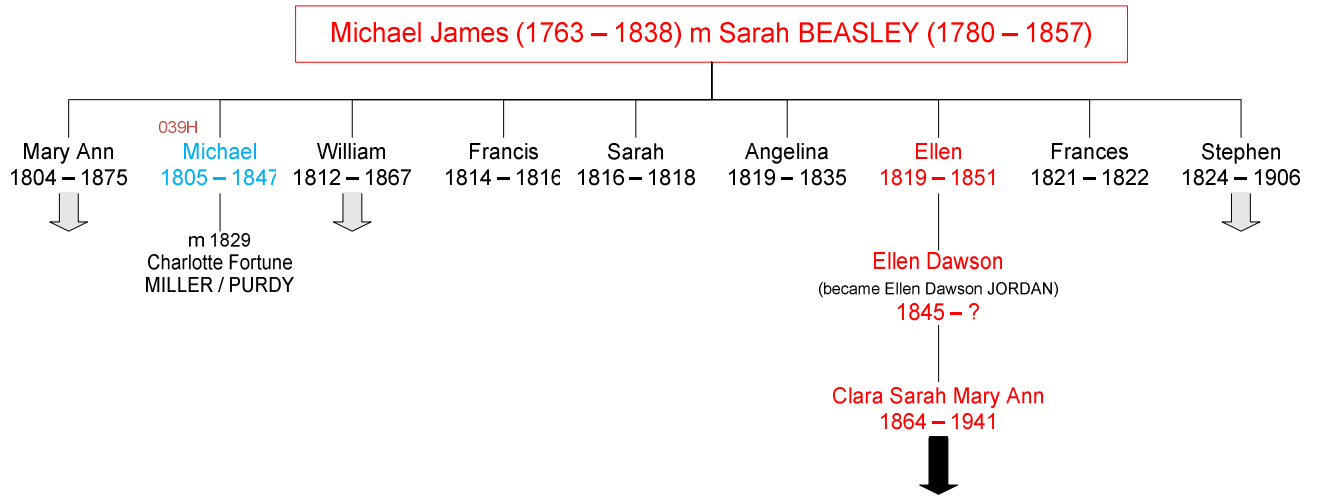

Thomas BEASLEY and Mary SMITH (not substantiated)

Michael James DELLA ROCCA and Sarah BEASLEY

G5 – Mary Ann DELLA ROCCA [039G]

G5 – Michael DELLA ROCCA [039H]

G5 – Michael DELLA ROCCA and Charlotte Fortune MILLER / PURDY

G4 – Michael Joseph DELLA ROCCA [039HD]

G4 – Clara Ann DELLA ROCCA [039HG]

G5 – William DELLA ROCCA [039J]

G5 – William DELLA ROCCA and Mary Ann HOSGOOD

G4 – William John DELLA ROCCA [039JB]

G4 – marriages of William John and Clara Ann

Relatives of Ellen Dawson DELLA ROCCA alive in 1851

G4 – Ellen Dawson DELLA ROCCA

G5 – Stephen Anthony DELLA ROCCA [0390]

G5 – Stephen Anthony and Frances Elizabeth

G6 – Sarah Ann [0390A]

G6 – Frances Teresa [0390B]

G6 – Mary Ann [0390C]

G6 – Ernest Henry [0390G]

G6 – Clara Maria [0390L]

G6 – Frederick William [0390M]

G6 – Stephen Charles [0390F]

Showing my relationship to Carol Pointer and other cousins

Other DELLA ROCCA families