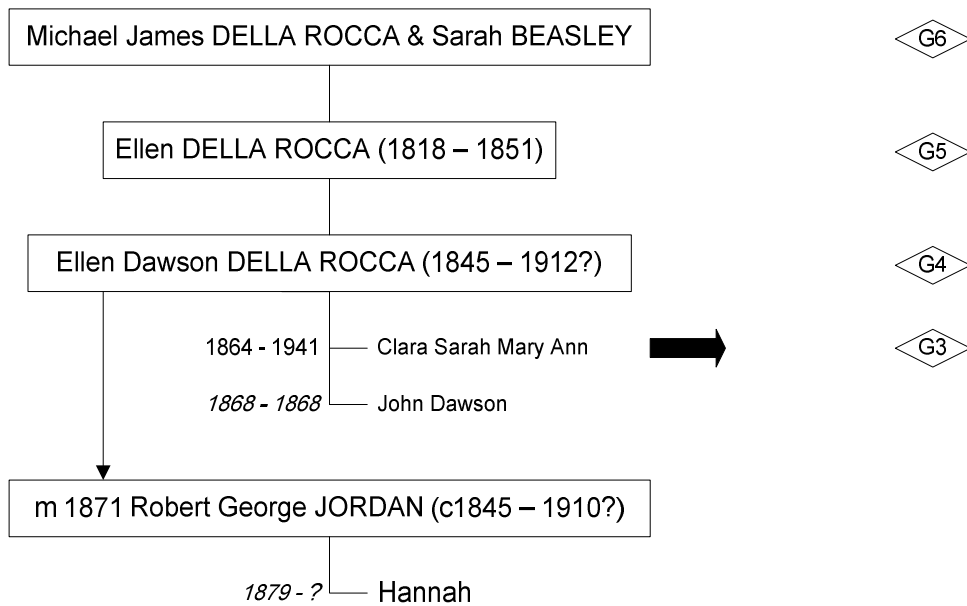

Thomas BEASLEY and Mary SMITH (not substantiated)

Michael James DELLA ROCCA and Sarah BEASLEY

G5 – Mary Ann DELLA ROCCA [039G]

G5 – Michael DELLA ROCCA [039H]

G5 – Michael DELLA ROCCA and Charlotte Fortune MILLER / PURDY

G4 – Michael Joseph DELLA ROCCA [039HD]

G4 – Clara Ann DELLA ROCCA [039HG]

G5 – William DELLA ROCCA [039J]

G5 – William DELLA ROCCA and Mary Ann HOSGOOD

G4 – William John DELLA ROCCA [039JB]

G4 – marriages of William John and Clara Ann

Relatives of Ellen Dawson DELLA ROCCA alive in 1851

G4 – Ellen Dawson DELLA ROCCA

G5 – Stephen Anthony DELLA ROCCA [0390]

G5 – Stephen Anthony and Frances Elizabeth

G6 – Sarah Ann [0390A]

G6 – Frances Teresa [0390B]

G6 – Mary Ann [0390C]

G6 – Ernest Henry [0390G]

G6 – Clara Maria [0390L]

G6 – Frederick William [0390M]

G6 – Stephen Charles [0390F]

Showing my relationship to Carol Pointer and other cousins

Other DELLA ROCCA families