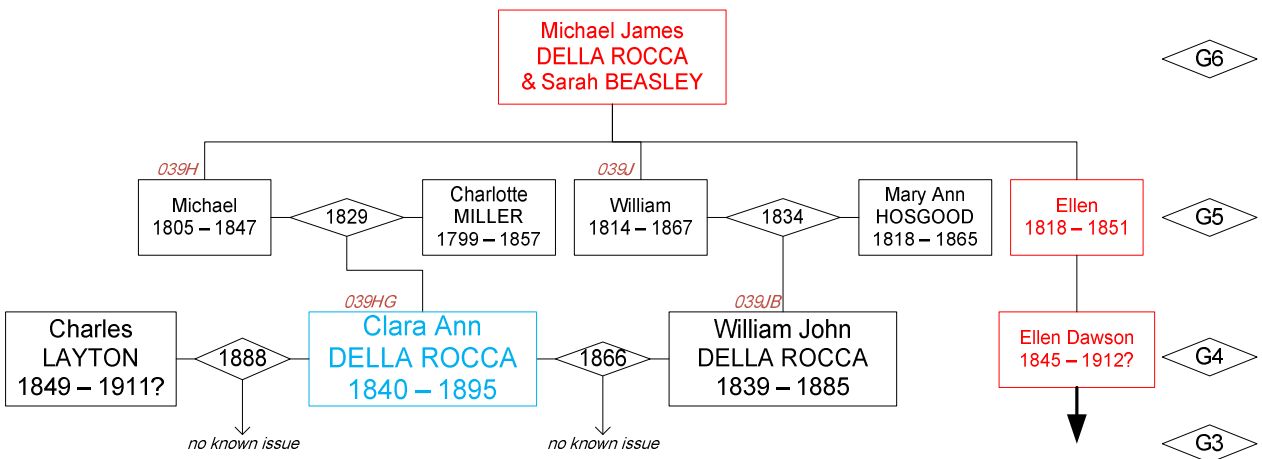

Thomas BEASLEY and Mary SMITH (not substantiated)

Michael James DELLA ROCCA and Sarah BEASLEY

G5 – Mary Ann DELLA ROCCA [039G]

G5 – Michael DELLA ROCCA [039H]

G5 – Michael DELLA ROCCA and Charlotte Fortune MILLER / PURDY

G4 – Michael Joseph DELLA ROCCA [039HD]

G4 – Clara Ann DELLA ROCCA [039HG]

G5 – William DELLA ROCCA [039J]

G5 – William DELLA ROCCA and Mary Ann HOSGOOD

G4 – William John DELLA ROCCA [039JB]

G4 – marriages of William John and Clara Ann

Relatives of Ellen Dawson DELLA ROCCA alive in 1851

G4 – Ellen Dawson DELLA ROCCA

G5 – Stephen Anthony DELLA ROCCA [0390]

G5 – Stephen Anthony and Frances Elizabeth

G6 – Sarah Ann [0390A]

G6 – Frances Teresa [0390B]

G6 – Mary Ann [0390C]

G6 – Ernest Henry [0390G]

G6 – Clara Maria [0390L]

G6 – Frederick William [0390M]

G6 – Stephen Charles [0390F]

Showing my relationship to Carol Pointer and other cousins

Other DELLA ROCCA families