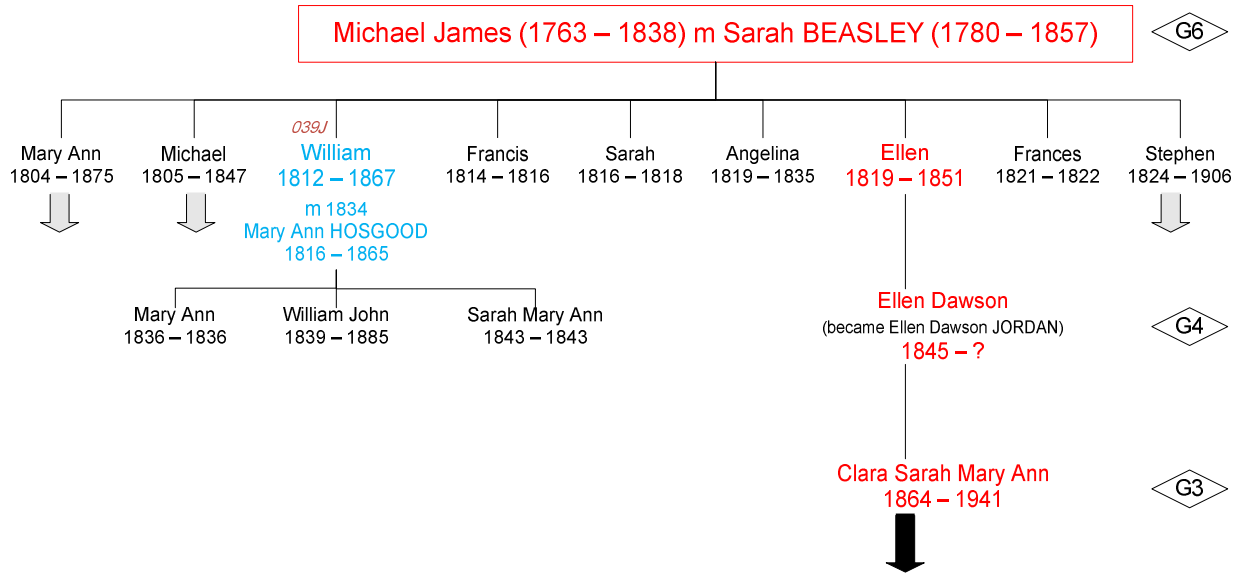

Thomas BEASLEY and Mary SMITH (not substantiated)

Michael James DELLA ROCCA and Sarah BEASLEY

G5 – Mary Ann DELLA ROCCA [039G]

G5 – Michael DELLA ROCCA [039H]

G5 – Michael DELLA ROCCA and Charlotte Fortune MILLER / PURDY

G4 – Michael Joseph DELLA ROCCA [039HD]

G4 – Clara Ann DELLA ROCCA [039HG]

G5 – William DELLA ROCCA [039J]

G5 – William DELLA ROCCA and Mary Ann HOSGOOD

G4 – William John DELLA ROCCA [039JB]

G4 – marriages of William John and Clara Ann

Relatives of Ellen Dawson DELLA ROCCA alive in 1851

G4 – Ellen Dawson DELLA ROCCA

G5 – Stephen Anthony DELLA ROCCA [0390]

G5 – Stephen Anthony and Frances Elizabeth

G6 – Sarah Ann [0390A]

G6 – Frances Teresa [0390B]

G6 – Mary Ann [0390C]

G6 – Ernest Henry [0390G]

G6 – Clara Maria [0390L]

G6 – Frederick William [0390M]

G6 – Stephen Charles [0390F]

Showing my relationship to Carol Pointer and other cousins

Other DELLA ROCCA families