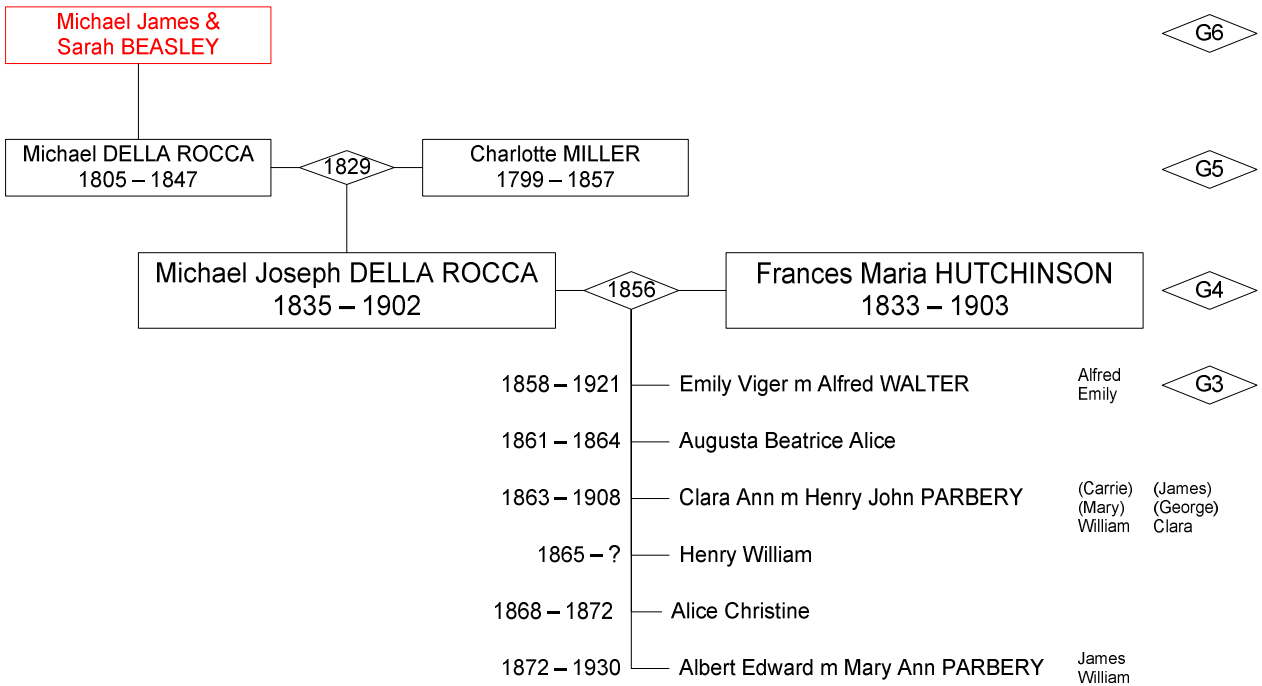

Thomas BEASLEY and Mary SMITH (not substantiated)

Michael James DELLA ROCCA and Sarah BEASLEY

G5 – Mary Ann DELLA ROCCA [039G]

G5 – Michael DELLA ROCCA [039H]

G5 – Michael DELLA ROCCA and Charlotte Fortune MILLER / PURDY

G4 – Michael Joseph DELLA ROCCA [039HD]

G4 – Clara Ann DELLA ROCCA [039HG]

G5 – William DELLA ROCCA [039J]

G5 – William DELLA ROCCA and Mary Ann HOSGOOD

G4 – William John DELLA ROCCA [039JB]

G4 – marriages of William John and Clara Ann

Relatives of Ellen Dawson DELLA ROCCA alive in 1851

G4 – Ellen Dawson DELLA ROCCA

G5 – Stephen Anthony DELLA ROCCA [0390]

G5 – Stephen Anthony and Frances Elizabeth

G6 – Sarah Ann [0390A]

G6 – Frances Teresa [0390B]

G6 – Mary Ann [0390C]

G6 – Ernest Henry [0390G]

G6 – Clara Maria [0390L]

G6 – Frederick William [0390M]

G6 – Stephen Charles [0390F]

Showing my relationship to Carol Pointer and other cousins

Other DELLA ROCCA families