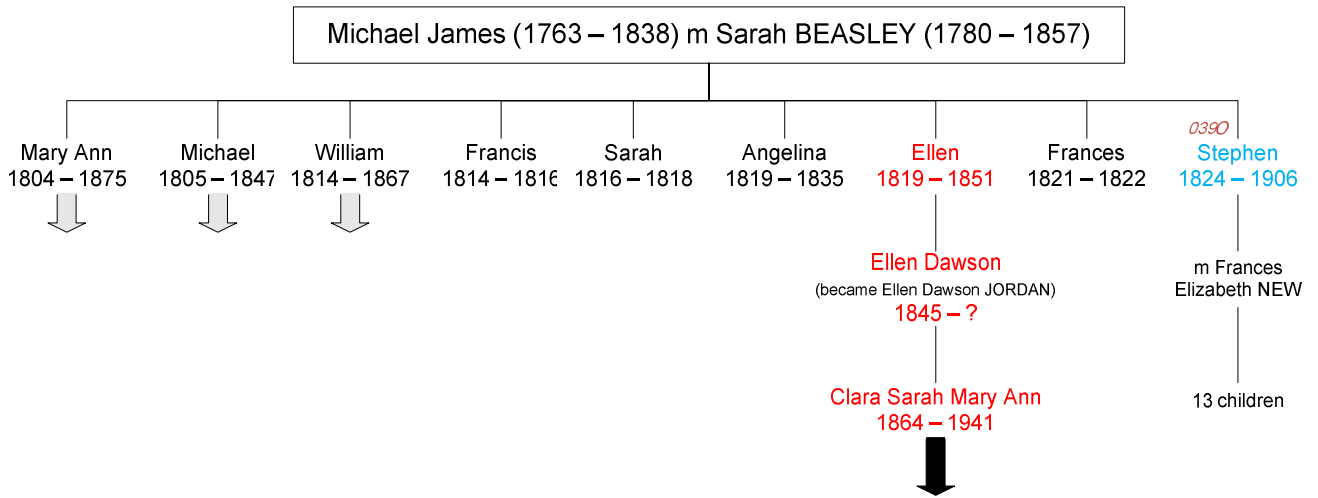

Thomas BEASLEY and Mary SMITH (not substantiated)

Michael James DELLA ROCCA and Sarah BEASLEY

G5 – Mary Ann DELLA ROCCA [039G]

G5 – Michael DELLA ROCCA [039H]

G5 – Michael DELLA ROCCA and Charlotte Fortune MILLER / PURDY

G4 – Michael Joseph DELLA ROCCA [039HD]

G4 – Clara Ann DELLA ROCCA [039HG]

G5 – William DELLA ROCCA [039J]

G5 – William DELLA ROCCA and Mary Ann HOSGOOD

G4 – William John DELLA ROCCA [039JB]

G4 – marriages of William John and Clara Ann

Relatives of Ellen Dawson DELLA ROCCA alive in 1851

G4 – Ellen Dawson DELLA ROCCA

G5 – Stephen Anthony DELLA ROCCA [0390]

G5 – Stephen Anthony and Frances Elizabeth

G6 – Sarah Ann [0390A]

G6 – Frances Teresa [0390B]

G6 – Mary Ann [0390C]

G6 – Ernest Henry [0390G]

G6 – Clara Maria [0390L]

G6 – Frederick William [0390M]

G6 – Stephen Charles [0390F]

Showing my relationship to Carol Pointer and other cousins

Other DELLA ROCCA families