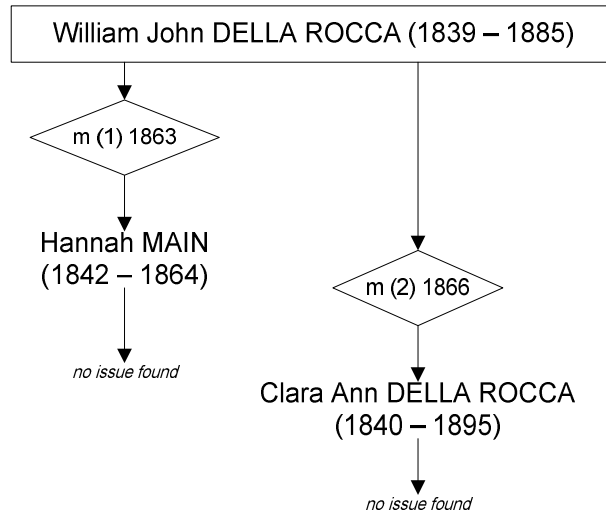

Thomas BEASLEY and Mary SMITH (not substantiated)

Michael James DELLA ROCCA and Sarah BEASLEY

G5 – Mary Ann DELLA ROCCA [039G]

G5 – Michael DELLA ROCCA [039H]

G5 – Michael DELLA ROCCA and Charlotte Fortune MILLER / PURDY

G4 – Michael Joseph DELLA ROCCA [039HD]

G4 – Clara Ann DELLA ROCCA [039HG]

G5 – William DELLA ROCCA [039J]

G5 – William DELLA ROCCA and Mary Ann HOSGOOD

G4 – William John DELLA ROCCA [039JB]

G4 – marriages of William John and Clara Ann

Relatives of Ellen Dawson DELLA ROCCA alive in 1851

G4 – Ellen Dawson DELLA ROCCA

G5 – Stephen Anthony DELLA ROCCA [0390]

G5 – Stephen Anthony and Frances Elizabeth

G6 – Sarah Ann [0390A]

G6 – Frances Teresa [0390B]

G6 – Mary Ann [0390C]

G6 – Ernest Henry [0390G]

G6 – Clara Maria [0390L]

G6 – Frederick William [0390M]

G6 – Stephen Charles [0390F]

Showing my relationship to Carol Pointer and other cousins

Other DELLA ROCCA families