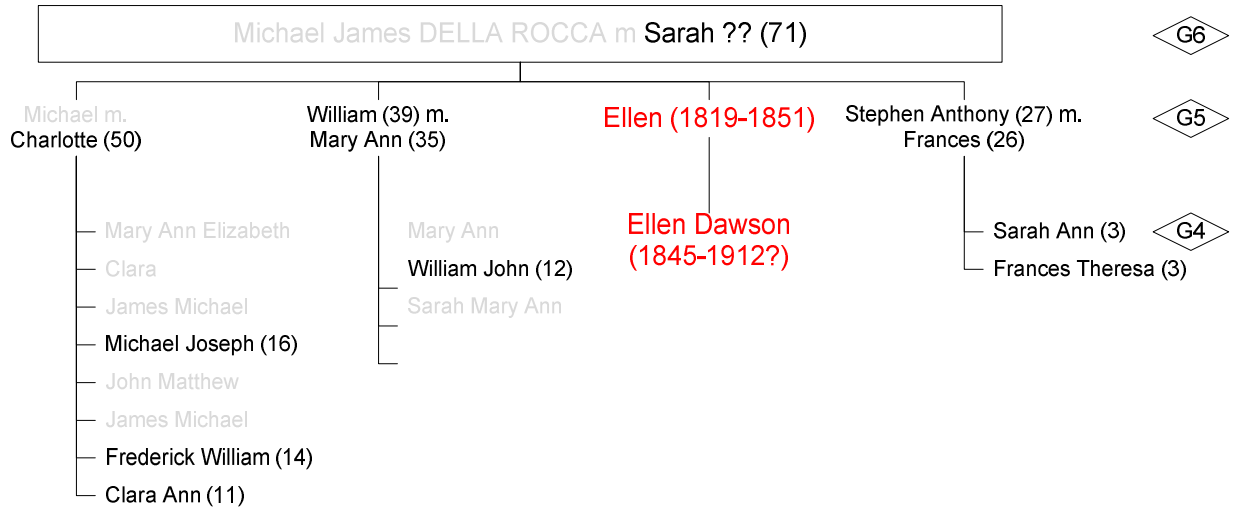

Thomas BEASLEY and Mary SMITH (not substantiated)

Michael James DELLA ROCCA and Sarah BEASLEY

G5 – Mary Ann DELLA ROCCA [039G]

G5 – Michael DELLA ROCCA [039H]

G5 – Michael DELLA ROCCA and Charlotte Fortune MILLER / PURDY

G4 – Michael Joseph DELLA ROCCA [039HD]

G4 – Clara Ann DELLA ROCCA [039HG]

G5 – William DELLA ROCCA [039J]

G5 – William DELLA ROCCA and Mary Ann HOSGOOD

G4 – William John DELLA ROCCA [039JB]

G4 – marriages of William John and Clara Ann

Relatives of Ellen Dawson DELLA ROCCA alive in 1851

G4 – Ellen Dawson DELLA ROCCA

G5 – Stephen Anthony DELLA ROCCA [0390]

G5 – Stephen Anthony and Frances Elizabeth

G6 – Sarah Ann [0390A]

G6 – Frances Teresa [0390B]

G6 – Mary Ann [0390C]

G6 – Ernest Henry [0390G]

G6 – Clara Maria [0390L]

G6 – Frederick William [0390M]

G6 – Stephen Charles [0390F]

Showing my relationship to Carol Pointer and other cousins

Other DELLA ROCCA families