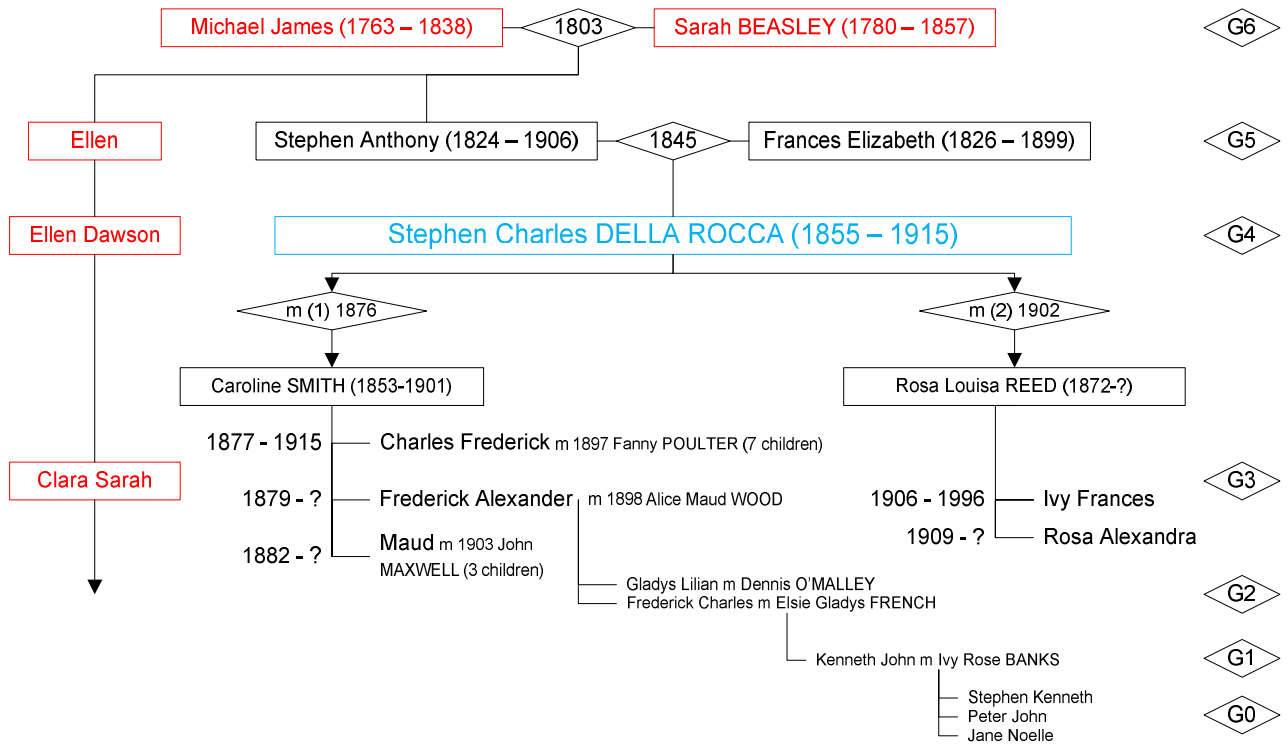

Thomas BEASLEY and Mary SMITH (not substantiated)

Michael James DELLA ROCCA and Sarah BEASLEY

G5 – Mary Ann DELLA ROCCA [039G]

G5 – Michael DELLA ROCCA [039H]

G5 – Michael DELLA ROCCA and Charlotte Fortune MILLER / PURDY

Relatives of Ellen Dawson DELLA ROCCA alive in 1851

G4 – Ellen Dawson DELLA ROCCA

G5 – Stephen Anthony DELLA ROCCA [0390]

G5 – Stephen Anthony and Frances Elizabeth

G6 – Sarah Ann [0390A]

G6 – Frances Teresa [0390B]

G6 – Mary Ann [0390C]

G6 – Ernest Henry [0390G]

G6 – Clara Maria [0390L]

G6 – Frederick William [0390M]

G6 – Stephen Charles [0390F]

Showing my relationship to Carol Pointer and other cousins

Other DELLA ROCCA families

Joseph ROCCA m Frances Elizabeth

all were baptised in Holy Trinity church, Hulme, Manchester

09 JUN 1889 — Frances Isabel
 10 AUG 1892 — Margaret
 04 MAR 1896 — Louisa

The area around Lambeth Palace in c1950