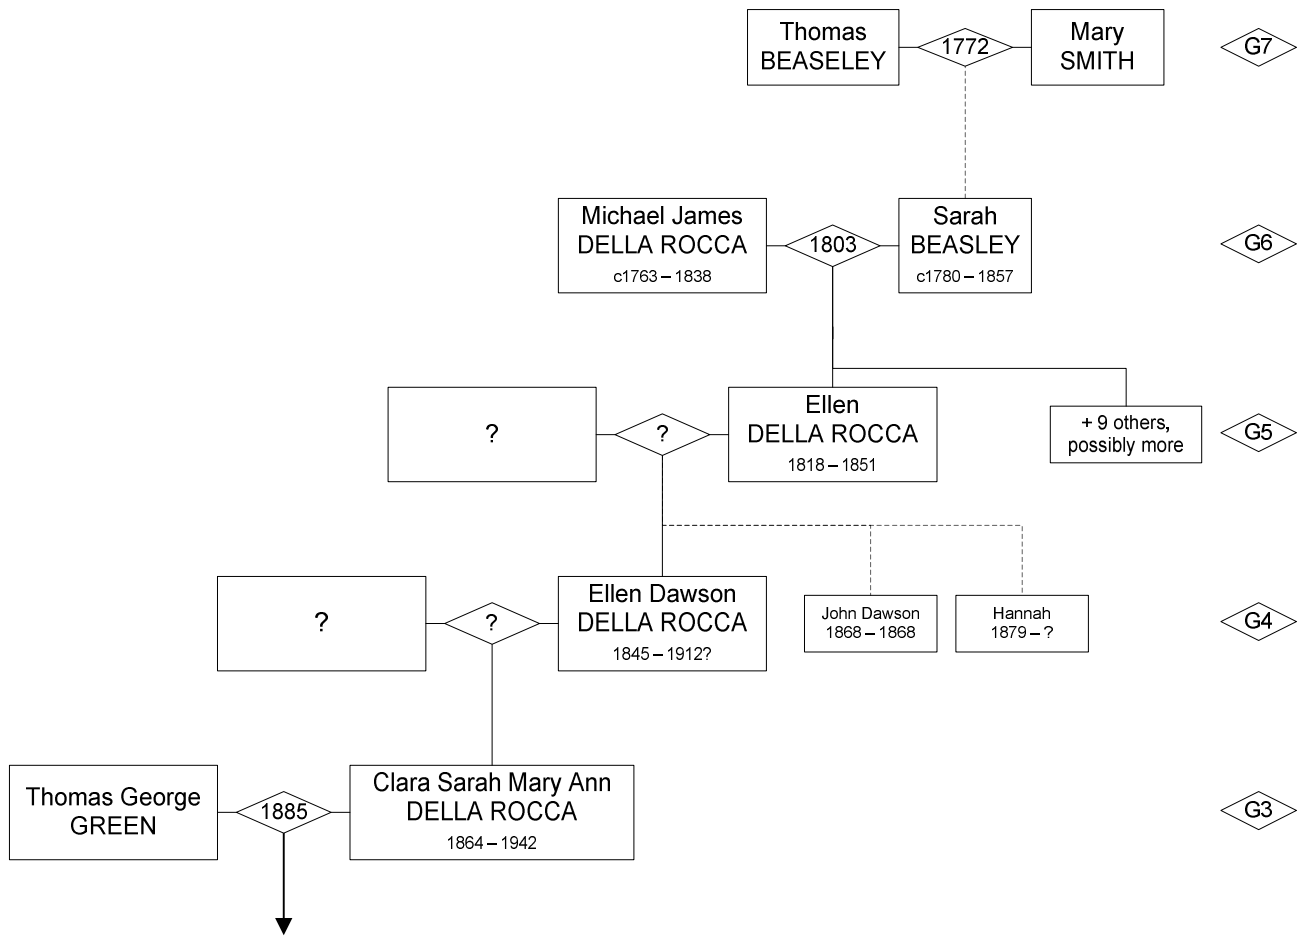

Thomas BEASLEY and Mary SMITH (not substantiated)

Michael James DELLA ROCCA and Sarah BEASLEY

G5 – Mary Ann DELLA ROCCA [039G]

G5 – Michael DELLA ROCCA [039H]

G5 – Michael DELLA ROCCA and Charlotte Fortune MILLER / PURDY

G4 – Michael Joseph DELLA ROCCA [039HD]

G4 – Clara Ann DELLA ROCCA [039HG]

G5 – William DELLA ROCCA [039J]

G5 – William DELLA ROCCA and Mary Ann HOSGOOD

G4 – William John DELLA ROCCA [039JB]

G4 – marriages of William John and Clara Ann

Relatives of Ellen Dawson DELLA ROCCA alive in 1851

G4 – Ellen Dawson DELLA ROCCA

G5 – Stephen Anthony DELLA ROCCA [0390]

G5 – Stephen Anthony and Frances Elizabeth

G6 – Sarah Ann [0390A]

G6 – Frances Teresa [0390B]

G6 – Mary Ann [0390C]

G6 – Ernest Henry [0390G]

G6 – Clara Maria [0390L]

G6 – Frederick William [0390M]

G6 – Stephen Charles [0390F]

Showing my relationship to Carol Pointer and other cousins

Other DELLA ROCCA families