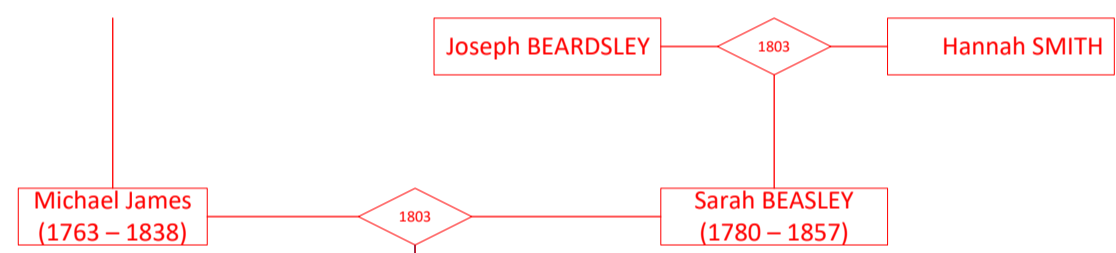

DELLA ROCCA families