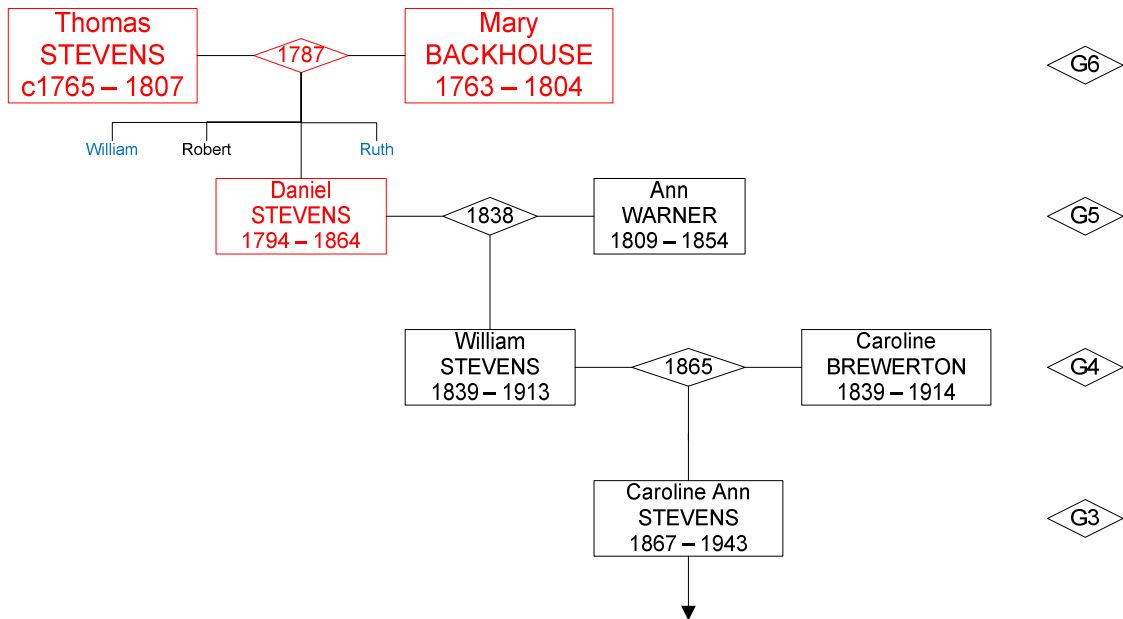

STEVENS ancestors

STEVENS G6 – Thomas [120] m Mary BACKHOUSE [121]

William STEVENS (1788 – 1868) m 1815 Elizabeth SYKES (1788 – 1863)

060L
 1810 — Elizabeth
 1812 — George
 William STEVENS
 1788 – 1868

Ruth STEVENS (1799 – 1891) m 1823 William BROWN (? – 1838)

060N
 1825 — John
 1827 — Hannah
 1829 — Thomas
 1833 — Mary
 1835 — Eliza
 Ruth STEVENS
 1799 – 1891

STEVENS G5 – Daniel [060] m Ann WARNER [061]

STEVENS G4 – William [030] m Caroline BREWERTON [031]

STEVENS ancestors

015N

Eveline Mary
STEVENS

1869 – ?

1898 – ?

— Mabel m 1919 John (Salter) CHALKER

1921 — Evelyn Rita
1922 — Mary Gwen
1925 — Eileen E
1929 — Elizabeth J
1929 — Ann Josie

WARNER ancestors

WARNER G7 – John [244] m Mary KIRBY [245]

WARNER G6 – William [122] m Sarah PAYNE [123]

WARNER ancestors

John WARNER (1801 – ?1881) m 1831 Ann MASON (1803 – ?)

William WARNER (1808 – 1887) m 1831 Elizabeth ?? (1803 – 1889)

James WARNER (1820 – 1899) m 1843 Ann GREENAWAY (1822 – 1891)