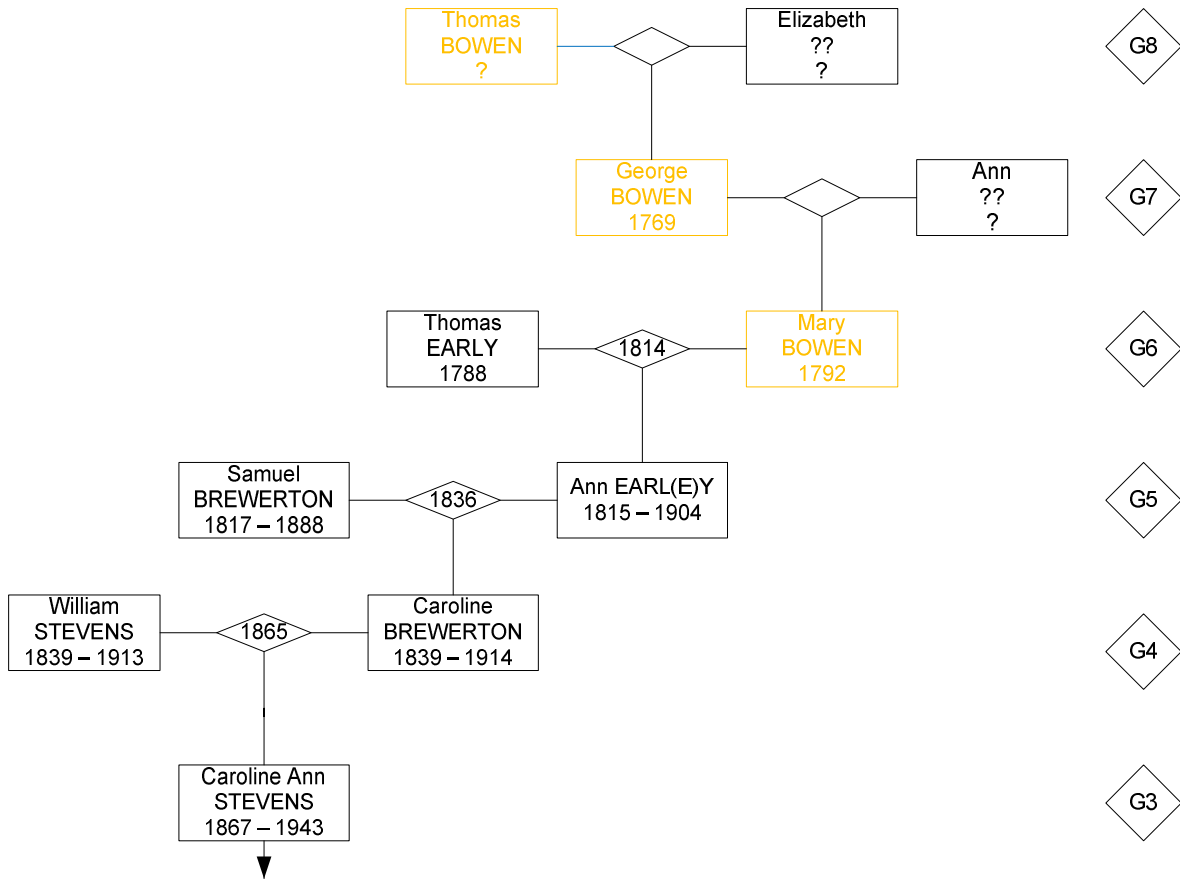

BOWEN ancestors