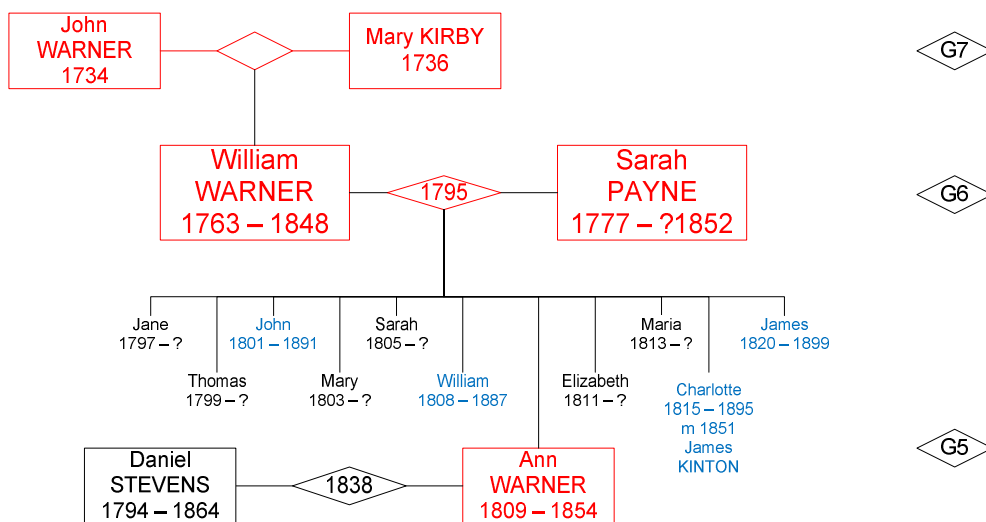

060N
 1825 — John
 1827 — Hannah
 1829 — Thomas
 1833 — Mary
 1835 — Eliza
 Ruth STEVENS
 1799 – 1891

STEVENS G5 – Daniel [060] m Ann WARNER [061]

STEVENS G4 – William [030] m Caroline BREWERTON [031]

STEVENS ancestors

William Brewerton STEVENS (1865 – 1941) m 1907 Maggie PASHLER (1877 – ?)

015M

William Brewerton
STEVENS

1865 – 1941

— William Pashler
— Richard Brewerton
— Fred

Edgar MORRIS (1869 – 1933) m 1896 Eveline Mary STEVENS (1869 – 1935)

015N

Eveline Mary
STEVENS

1869 – ?

1898 – ?

— Mabel m 1919 John (Salter) CHALKER

1921 — Evelyn Rita
1922 — Mary Gwen
1925 — Eileen E
1929 — Elizabeth J
1929 — Ann Josie

WARNER ancestors

WARNER G7 – John [244] m Mary KIRBY [245]

WARNER G6 – William [122] m Sarah PAYNE [123]

WARNER ancestors

John WARNER (1801 – ?1881) m 1831 Ann MASON (1803 – ?)

William WARNER (1808 – 1887) m 1831 Elizabeth ?? (1803 – 1889)

James WARNER (1820 – 1899) m 1843 Ann GREENAWAY (1822 – 1891)