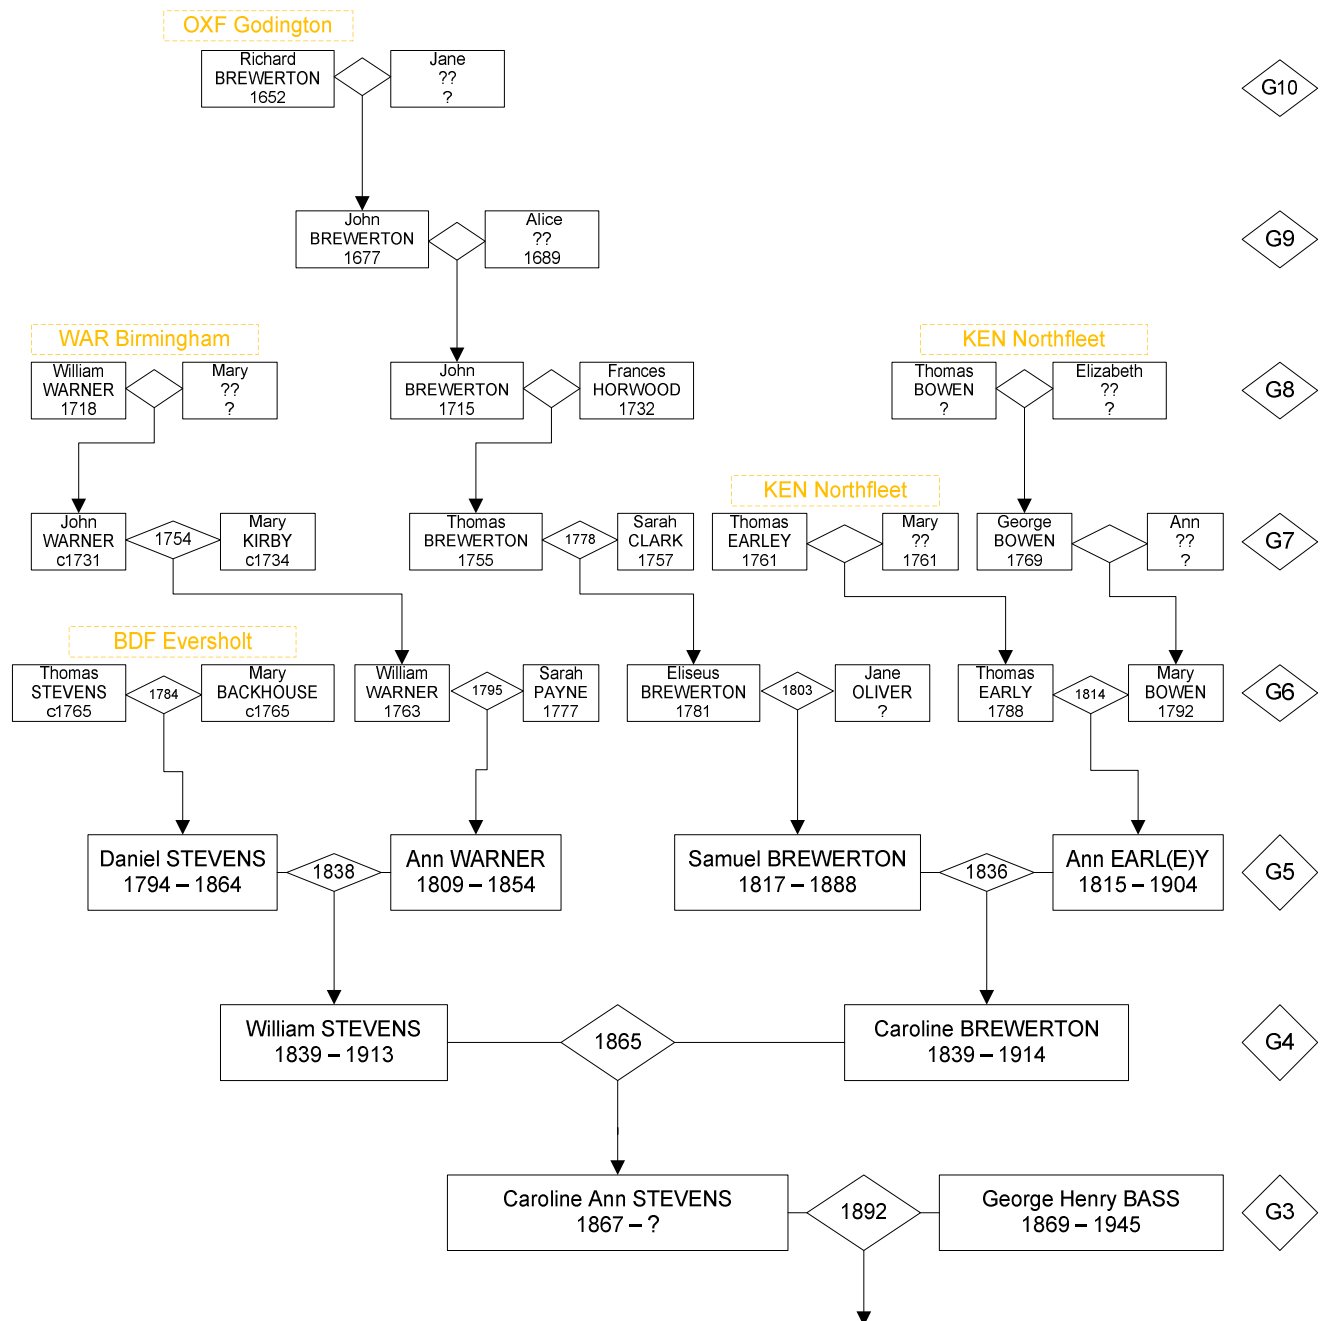

STEVENS ancestors

STEVENS G6 – Thomas [120] m Mary BACKHOUSE [121]

William STEVENS (1788 – 1868) m 1815 Elizabeth SYKES (1788 – 1863)

060L
 1810 — Elizabeth
 1812 — George
 William STEVENS
 1788 – 1868

Ruth STEVENS (1799 – 1891) m 1823 William BROWN (? – 1838)