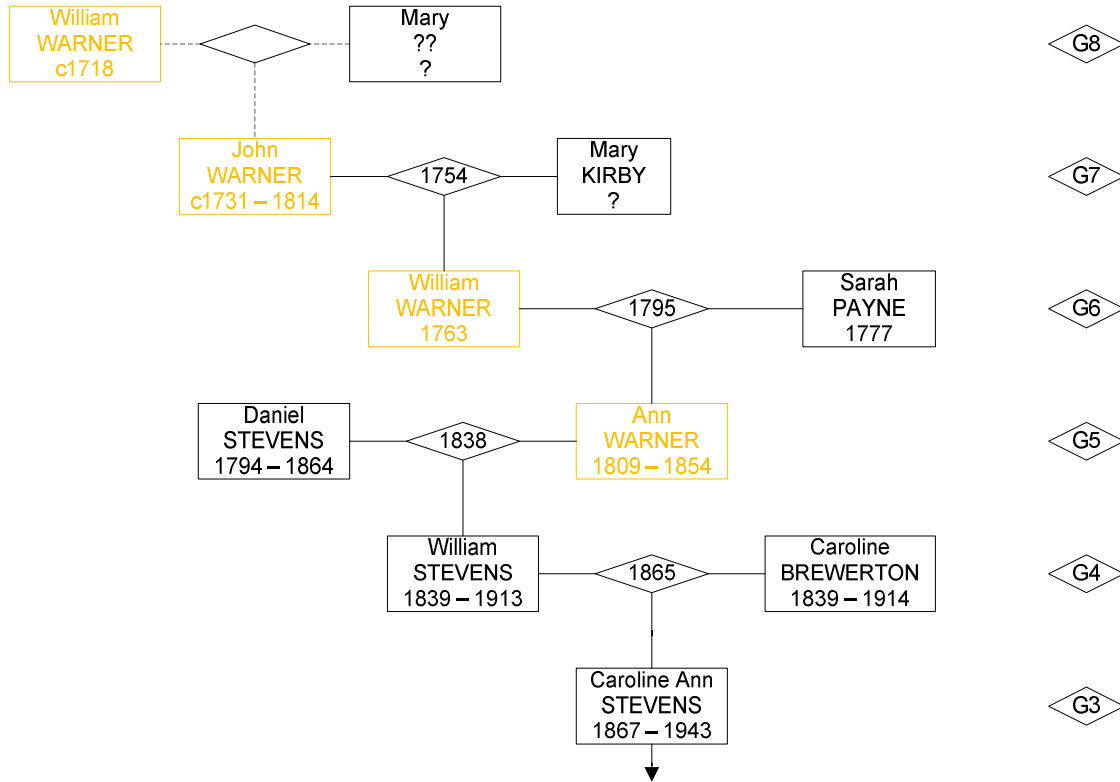

060N
 1825 — John
 1827 — Hannah
 1829 — Thomas
 1833 — Mary
 1835 — Eliza
 Ruth STEVENS
 1799 – 1891

STEVENS G5 – Daniel [060] m Ann WARNER [061]

STEVENS G4 – William [030] m Caroline BREWERTON [031]

STEVENS ancestors

William Brewerton STEVENS (1865 – 1941) m 1907 Maggie PASHLER (1877 – ?)

015M

William Brewerton
STEVENS

1865 – 1941

— William Pashler
— Richard Brewerton
— Fred

Edgar MORRIS (1869 – 1933) m 1896 Eveline Mary STEVENS (1869 – 1935)

015N

Eveline Mary
STEVENS

1869 – ?

1898 – ?

— Mabel m 1919 John (Salter) CHALKER

1921 — Evelyn Rita
1922 — Mary Gwen
1925 — Eileen E
1929 — Elizabeth J
1929 — Ann Josie

WARNER ancestors

WARNER G7 – John [244] m Mary KIRBY [245]

WARNER G6 – William [122] m Sarah PAYNE [123]

WARNER ancestors

John WARNER (1801 – ?1881) m 1831 Ann MASON (1803 – ?)

William WARNER (1808 – 1887) m 1831 Elizabeth ?? (1803 – 1889)

James WARNER (1820 – 1899) m 1843 Ann GREENAWAY (1822 – 1891)