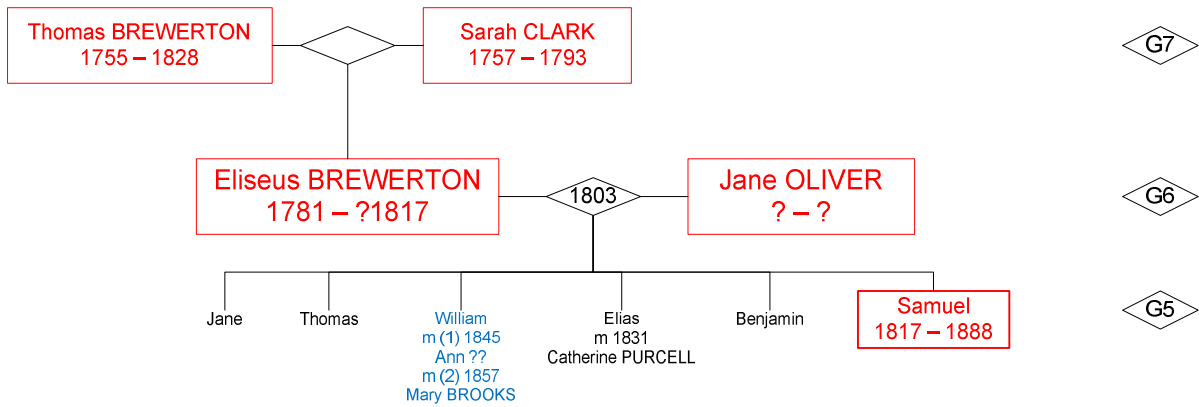

James WILLIAMS (1816 – ?) m 1837 Martha BREWERTON (1818 – 1889)

124NF	1840 – 1841 — Eliza
Martha BREWERTON	1847 — James
1818 – 1889	1850 — Henry
	1854 — Ellen
	1858 — William R
	— Edith

Caroline BREWERTON (1819 – 1896) m 1839 James ROBERSON (1819 – 1852)

124NG	
Caroline BREWERTON	1850 — George
1819 – 1896	

John Elijah BREWERTON (1823 – 1877) m 1847 Hannah TAYLOR (1826 – 1905)

124NH	1848 — John
John Elijah BREWERTON	1851 — Elijah
1823 – 1877	1853 — Walter
	1856 — Alma
	1858 — Alice
	1860 — Agnes M
	1864 — Frank
	1866 — Tom
	1868 — Ellen
	1873 — Edwin

EARLEY ancestors

BREWERTON G6 – Eliseus [124] m Jane

BREWERTON G5 – Samuel [062] m Ann EARLEY

EARLEY descent from G7

EARLEY G7 – Thomas EARLEY [252] m Mary

James ANDERSON (1780 – ?) m 1803 Sarah EARLEY (1786 – 1847)