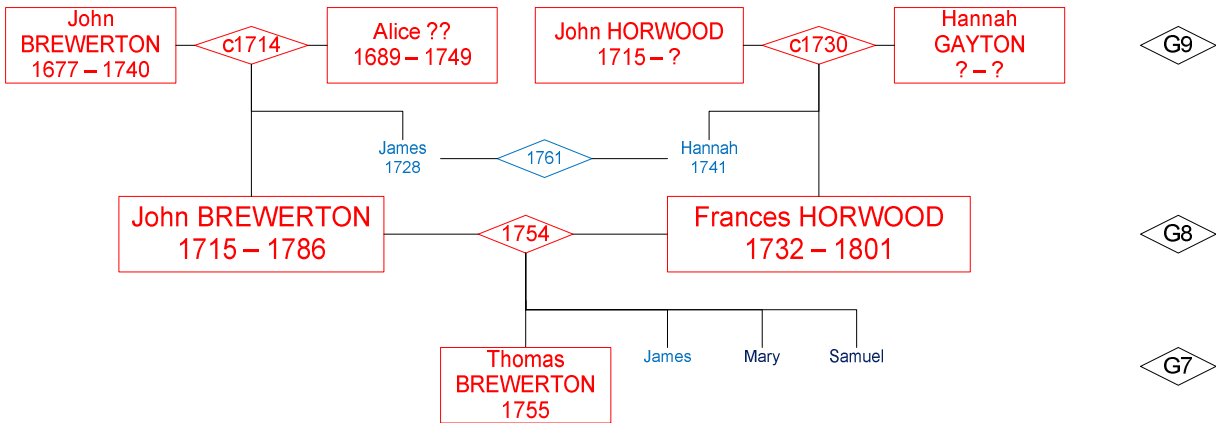

BREWERTON G8 – John [496] m Frances