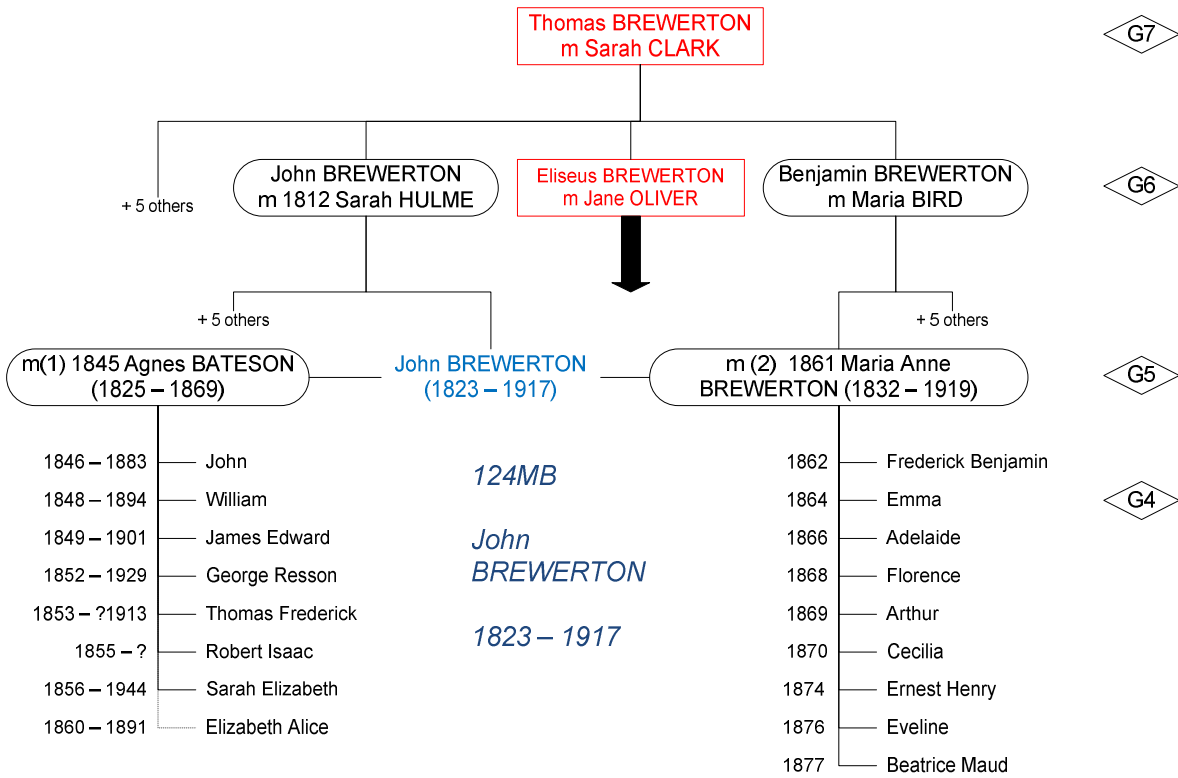

WARNER G6 – William [122] m Sarah PAYNE [123]

WARNER ancestors

John WARNER (1801 – ?1881) m 1831 Ann MASON (1803 – ?)

William WARNER (1808 – 1887) m 1831 Elizabeth ?? (1803 – 1889)

James WARNER (1820 – 1899) m 1843 Ann GREENAWAY (1822 – 1891)

BREWERTON G8 – John [496] m Frances

248N

James
BREWERTON
1756 – 1830

Samuel BREWERTON (1761 – 1816) m 1805 Esther CROXTON

248P

Samuel
BREWERTON

1761 – 1816

BREWERTON G7 – Thomas [248] m Sarah

James BREWERTON (1778 – 1814) m 1802 Susannah PRICE (1772 – ?)

John BREWERTON (1780 – 1843) m 1812 Sarah HULME (1786 – 1867)

EARLEY ancestors

William BREWERTON (1783 - ?) m 1801 Hannah WARWICK (c1776 - ?)

Benjamin BREWERTON (1815 - ?) m 1843 Elizabeth MUSLOW (1820 - ?)

EARLEY ancestors

James BREWERTON (1816 – 1884) m 1845 Mary Ann TURNER (1821 – 1895)

124NE	
James BREWERTON	1847 — James
1816 – ?	1849 — Benjamin
	1851 — Elizabeth
	1853 — Arthur
	1855 — George
	1859 — Emily
	1864 — Ann