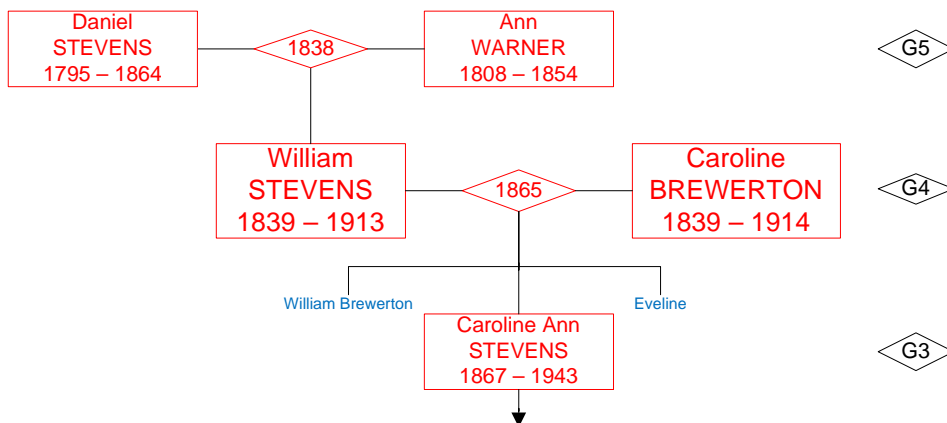

STEVENS ancestors

STEVENS G6 – Thomas [120] m Mary BACKHOUSE [121]

William STEVENS (1788 – 1868) m 1815 Elizabeth SYKES (1788 – 1863)

060L
 1810 — Elizabeth
 1812 — George
 William STEVENS
 1788 – 1868

Ruth STEVENS (1799 – 1891) m 1823 William BROWN (? – 1838)

060N
 1825 — John
 1827 — Hannah
 1829 — Thomas
 1833 — Mary
 1835 — Eliza
 Ruth STEVENS
 1799 – 1891

STEVENS G5 – Daniel [060] m Ann WARNER [061]

STEVENS G4 – William [030] m Caroline BREWERTON [031]

STEVENS ancestors

WARNER G6 – William [122] m Sarah PAYNE [123]

WARNER ancestors

John WARNER (1801 – ?1881) m 1831 Ann MASON (1803 – ?)

William WARNER (1808 – 1887) m 1831 Elizabeth ?? (1803 – 1889)

James WARNER (1820 – 1899) m 1843 Ann GREENAWAY (1822 – 1891)