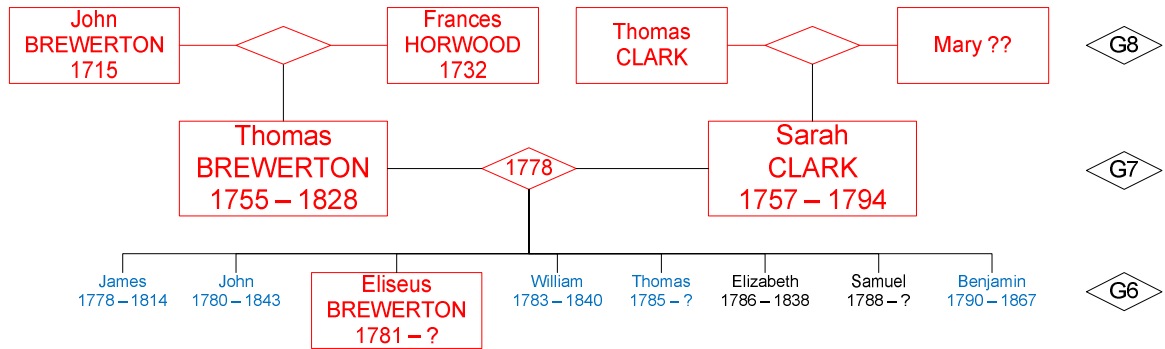

1728 – 1797

1762 – 1764	—	John
1763 – ?	—	Mary
1765 – ?	—	Fanny
1766 – ?	—	John
1768 – 1818	—	Samuel
1770 – ?	—	Elizabeth
1772 – ?	—	James
1773 – 1851	—	Richard
1775 – ?	—	Hannah m 1792 Thomas HORNIMAN
1777 – ?	—	Sarah Maria
1779 – 1847	—	William
1781 – ?	—	Ann

BREWERTON G8 – John [496] m Frances

248N

James
BREWERTON
1756 – 1830

Samuel BREWERTON (1761 – 1816) m 1805 Esther CROXTON

248P

Samuel
BREWERTON

1761 – 1816

BREWERTON G7 – Thomas [248] m Sarah

James BREWERTON (1778 – 1814) m 1802 Susannah PRICE (1772 – ?)

John BREWERTON (1780 – 1843) m 1812 Sarah HULME (1786 – 1867)

EARLEY ancestors

William BREWERTON (1783 - ?) m 1801 Hannah WARWICK (c1776 - ?)

Benjamin BREWERTON (1815 - ?) m 1843 Elizabeth MUSLOW (1820 - ?)

EARLEY ancestors

James BREWERTON (1816 – 1884) m 1845 Mary Ann TURNER (1821 – 1895)

124NE	
James BREWERTON	1847 — James
1816 – ?	1849 — Benjamin
	1851 — Elizabeth
	1853 — Arthur
	1855 — George
	1859 — Emily
	1864 — Ann