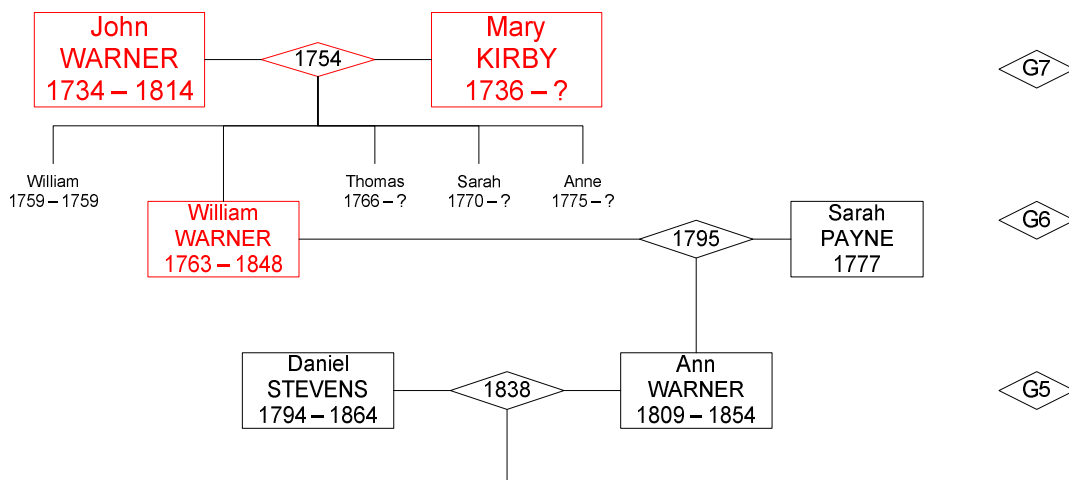

William Brewerton STEVENS (1865 – 1941) m 1907 Maggie PASHLER (1877 – ?)

015M

William Brewerton
STEVENS

1865 – 1941

— William Pashler
— Richard Brewerton
— Fred

Edgar MORRIS (1869 – 1933) m 1896 Eveline Mary STEVENS (1869 – 1935)

015N

Eveline Mary
STEVENS

1869 – ?

1898 – ?

— Mabel m 1919 John (Salter) CHALKER

1921 — Evelyn Rita
1922 — Mary Gwen
1925 — Eileen E
1929 — Elizabeth J
1929 — Ann Josie

WARNER ancestors

WARNER G7 – John [244] m Mary KIRBY [245]

WARNER G6 – William [122] m Sarah PAYNE [123]

WARNER ancestors

John WARNER (1801 – ?1881) m 1831 Ann MASON (1803 – ?)

William WARNER (1808 – 1887) m 1831 Elizabeth ?? (1803 – 1889)

James WARNER (1820 – 1899) m 1843 Ann GREENAWAY (1822 – 1891)