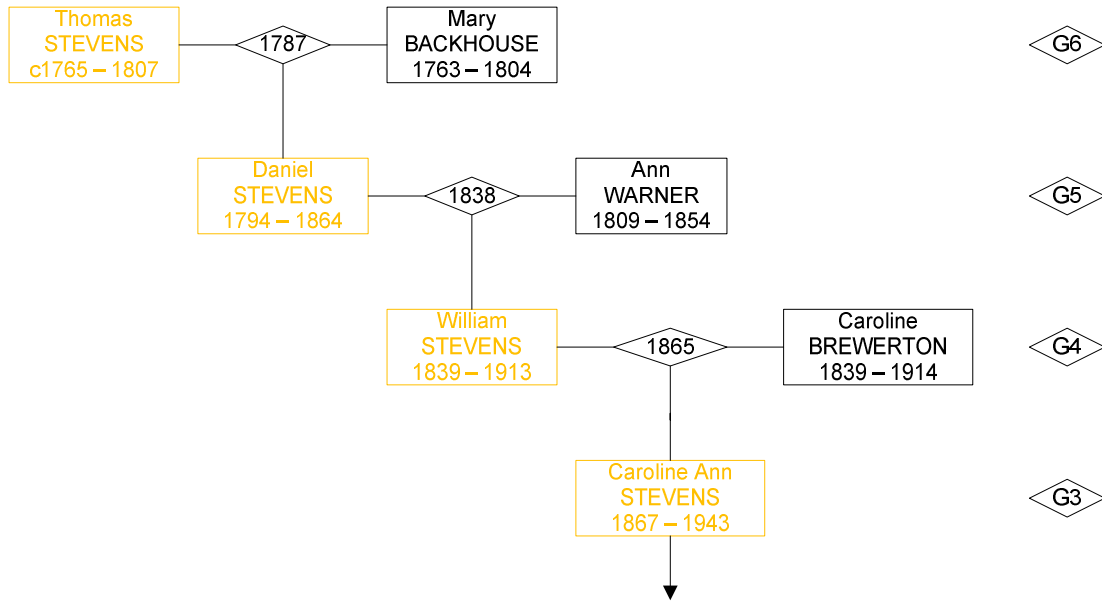

STEVENS ancestors

STEVENS G6 – Thomas [120] m Mary BACKHOUSE [121]

William STEVENS (1788 – 1868) m 1815 Elizabeth SYKES (1788 – 1863)

060L
 1810 — Elizabeth
 1812 — George
 William STEVENS
 1788 – 1868

Ruth STEVENS (1799 – 1891) m 1823 William BROWN (? – 1838)

060N
 1825 — John
 1827 — Hannah
 1829 — Thomas
 1833 — Mary
 1835 — Eliza
 Ruth STEVENS
 1799 – 1891

STEVENS G5 – Daniel [060] m Ann WARNER [061]

STEVENS G4 – William [030] m Caroline BREWERTON [031]

STEVENS ancestors

WARNER G6 – William [122] m Sarah PAYNE [123]

WARNER ancestors

John WARNER (1801 – ?1881) m 1831 Ann MASON (1803 – ?)

William WARNER (1808 – 1887) m 1831 Elizabeth ?? (1803 – 1889)

James WARNER (1820 – 1899) m 1843 Ann GREENAWAY (1822 – 1891)

EARLEY ancestors

BREWERTON G6 – Eliseus [124] m Jane

BREWERTON G5 – Samuel [062] m Ann EARLEY

EARLEY descent from G7

EARLEY G7 – Thomas EARLEY [252] m Mary

James ANDERSON (1780 – ?) m 1803 Sarah EARLEY (1786 – 1847)