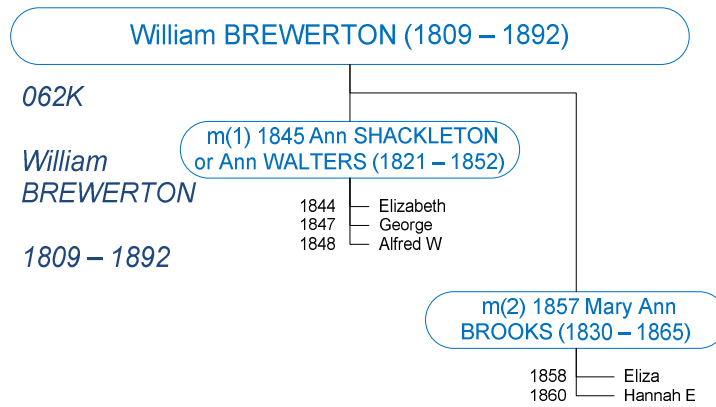

James WILLIAMS (1816 – ?) m 1837 Martha BREWERTON (1818 – 1889)

124NF	1840 – 1841 — Eliza
Martha BREWERTON	1847 — James
1818 – 1889	1850 — Henry
	1854 — Ellen
	1858 — William R
	— Edith

Caroline BREWERTON (1819 – 1896) m 1839 James ROBERSON (1819 – 1852)

124NG	
Caroline BREWERTON	1850 — George
1819 – 1896	

John Elijah BREWERTON (1823 – 1877) m 1847 Hannah TAYLOR (1826 – 1905)

124NH	1848 — John
John Elijah BREWERTON	1851 — Elijah
1823 – 1877	1853 — Walter
	1856 — Alma
	1858 — Alice
	1860 — Agnes M
	1864 — Frank
	1866 — Tom
	1868 — Ellen
	1873 — Edwin

EARLEY ancestors

BREWERTON G6 – Eliseus [124] m Jane

BREWERTON G5 – Samuel [062] m Ann EARLEY

EARLEY descent from G7

EARLEY G7 – Thomas EARLEY [252] m Mary

James ANDERSON (1780 – ?) m 1803 Sarah EARLEY (1786 – 1847)

126M

Sarah
EARLEY

1786 – 1847

1808 – ? — Sarah
1823 – ? — Francis
1826 – ? — John
1829 – ? — Joseph

Matthew John EARLEY (1798 – 1871) m 1828 Elizabeth HOLDSTOCK (1798 – 1871)

126P

Matthew John
EARLEY

1798 – 1871