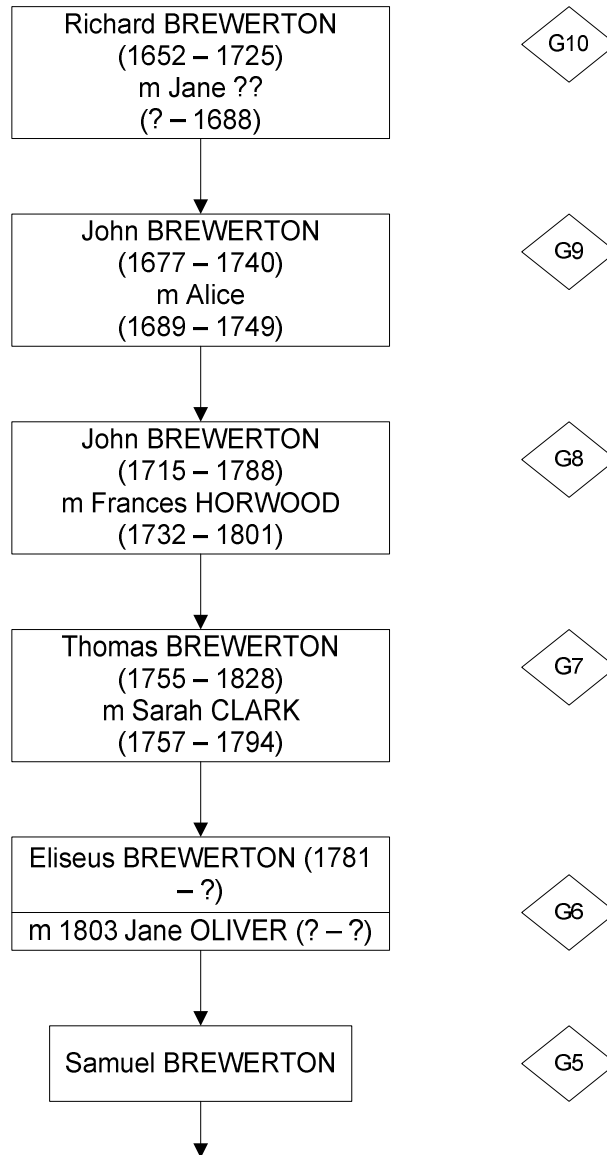

060N
 1825 — John
 1827 — Hannah
 1829 — Thomas
 1833 — Mary
 1835 — Eliza
 Ruth STEVENS
 1799 – 1891

STEVENS G5 – Daniel [060] m Ann WARNER [061]

STEVENS G4 – William [030] m Caroline BREWERTON [031]

STEVENS ancestors

015N

Eveline Mary
STEVENS

1869 – ?

1898 – ?

— Mabel m 1919 John (Salter) CHALKER

1921 — Evelyn Rita
1922 — Mary Gwen
1925 — Eileen E
1929 — Elizabeth J
1929 — Ann Josie

WARNER ancestors

WARNER G7 – John [244] m Mary KIRBY [245]

WARNER G6 – William [122] m Sarah PAYNE [123]

WARNER ancestors

John WARNER (1801 – ?1881) m 1831 Ann MASON (1803 – ?)

William WARNER (1808 – 1887) m 1831 Elizabeth ?? (1803 – 1889)

James WARNER (1820 – 1899) m 1843 Ann GREENAWAY (1822 – 1891)

PAYNE ancestors

BREWERTON ancestors

BREWERTON G10 – Richard [1984] m Jane

BREWERTON G9 – John [992] m Alice

James BREWERTON (1728 – 1797) m 1761 Hannah HORWOOD (1741 – ?)

BREWERTON

James

496T