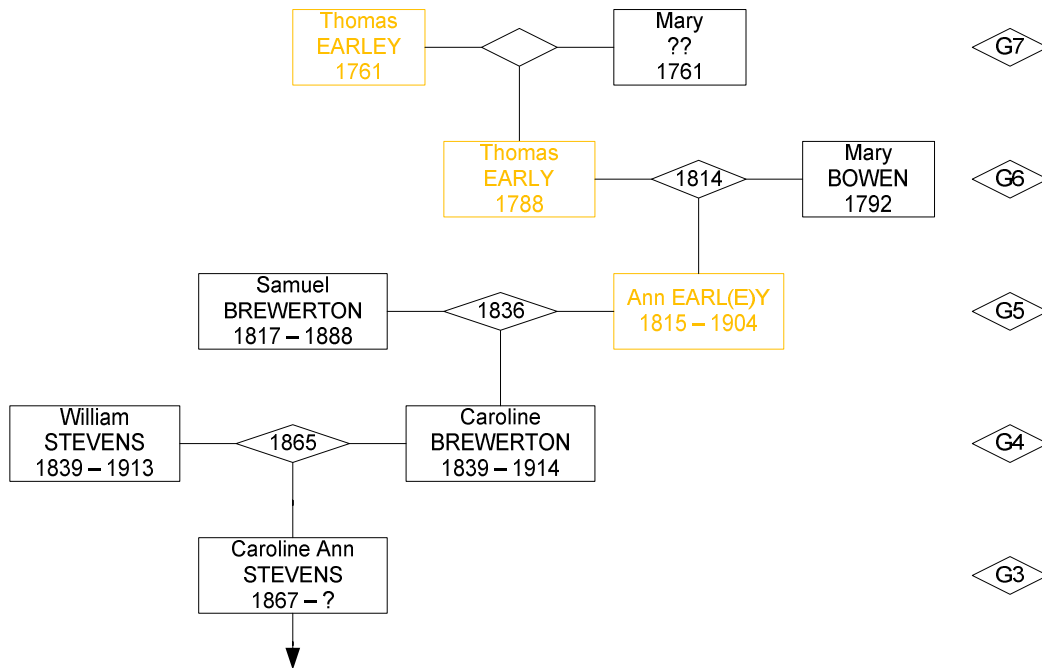

James WILLIAMS (1816 – ?) m 1837 Martha BREWERTON (1818 – 1889)

124NF	1840 – 1841 — Eliza
Martha BREWERTON	1847 — James
1818 – 1889	1850 — Henry
	1854 — Ellen
	1858 — William R
	— Edith

Caroline BREWERTON (1819 – 1896) m 1839 James ROBERSON (1819 – 1852)

124NG	
Caroline BREWERTON	1850 — George
1819 – 1896	

John Elijah BREWERTON (1823 – 1877) m 1847 Hannah TAYLOR (1826 – 1905)

124NH	1848 — John
John Elijah BREWERTON	1851 — Elijah
1823 – 1877	1853 — Walter
	1856 — Alma
	1858 — Alice
	1860 — Agnes M
	1864 — Frank
	1866 — Tom
	1868 — Ellen
	1873 — Edwin

EARLEY ancestors

BREWERTON G6 – Eliseus [124] m Jane

BREWERTON G5 – Samuel [062] m Ann EARLEY

EARLEY descent from G7

EARLEY G7 – Thomas EARLEY [252] m Mary

James ANDERSON (1780 – ?) m 1803 Sarah EARLEY (1786 – 1847)

126M

Sarah
EARLEY

1786 – 1847

1808 – ? — Sarah
1823 – ? — Francis
1826 – ? — John
1829 – ? — Joseph

Matthew John EARLEY (1798 – 1871) m 1828 Elizabeth HOLDSTOCK (1798 – 1871)

126P

Matthew John
EARLEY

1798 – 1871