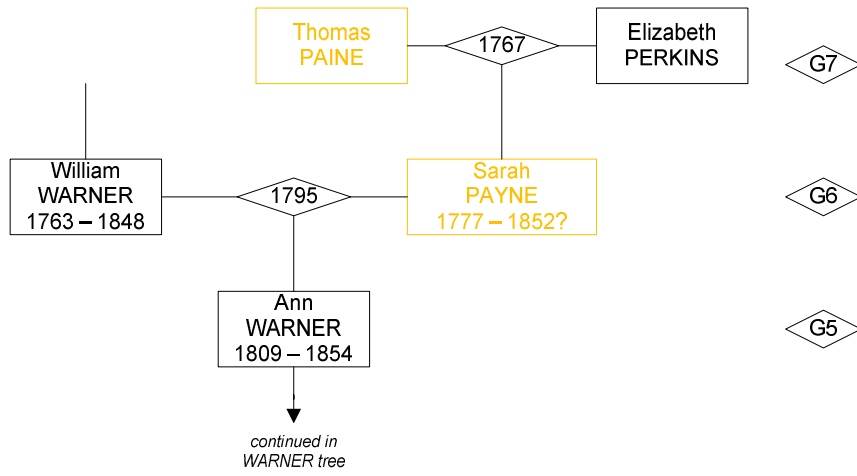

015N

Eveline Mary
STEVENS

1869 – ?

1898 – ?

— Mabel m 1919 John (Salter) CHALKER

1921 — Evelyn Rita
1922 — Mary Gwen
1925 — Eileen E
1929 — Elizabeth J
1929 — Ann Josie

WARNER ancestors

WARNER G7 – John [244] m Mary KIRBY [245]

WARNER G6 – William [122] m Sarah PAYNE [123]

WARNER ancestors

John WARNER (1801 – ?1881) m 1831 Ann MASON (1803 – ?)

William WARNER (1808 – 1887) m 1831 Elizabeth ?? (1803 – 1889)

James WARNER (1820 – 1899) m 1843 Ann GREENAWAY (1822 – 1891)

PAYNE ancestors

BREWERTON ancestors

BREWERTON G10 – Richard [1984] m Jane

BREWERTON G9 – John [992] m Alice

James BREWERTON (1728 – 1797) m 1761 Hannah HORWOOD (1741 – ?)

BREWERTON

James

496T