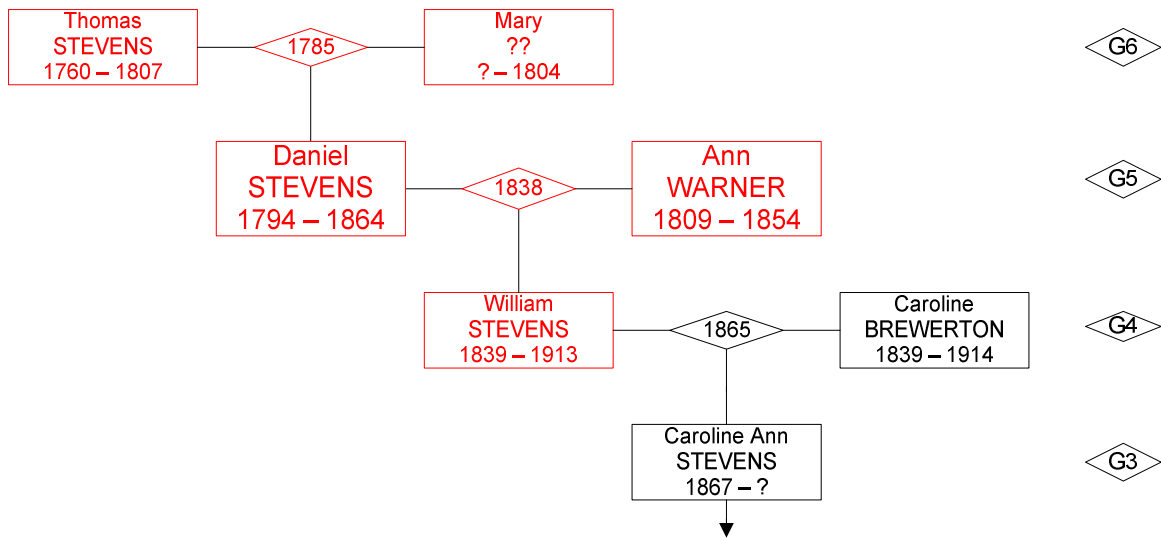

STEVENS ancestors

STEVENS G6 – Thomas [120] m Mary BACKHOUSE [121]

William STEVENS (1788 – 1868) m 1815 Elizabeth SYKES (1788 – 1863)

060L
 1810 — Elizabeth
 1812 — George
 William STEVENS
 1788 – 1868

Ruth STEVENS (1799 – 1891) m 1823 William BROWN (? – 1838)

060N
 1825 — John
 1827 — Hannah
 1829 — Thomas
 1833 — Mary
 1835 — Eliza
 Ruth STEVENS
 1799 – 1891

STEVENS G5 – Daniel [060] m Ann WARNER [061]

STEVENS G4 – William [030] m Caroline BREWERTON [031]

STEVENS ancestors

WARNER G6 – William [122] m Sarah PAYNE [123]

WARNER ancestors

John WARNER (1801 – ?1881) m 1831 Ann MASON (1803 – ?)

William WARNER (1808 – 1887) m 1831 Elizabeth ?? (1803 – 1889)

James WARNER (1820 – 1899) m 1843 Ann GREENAWAY (1822 – 1891)